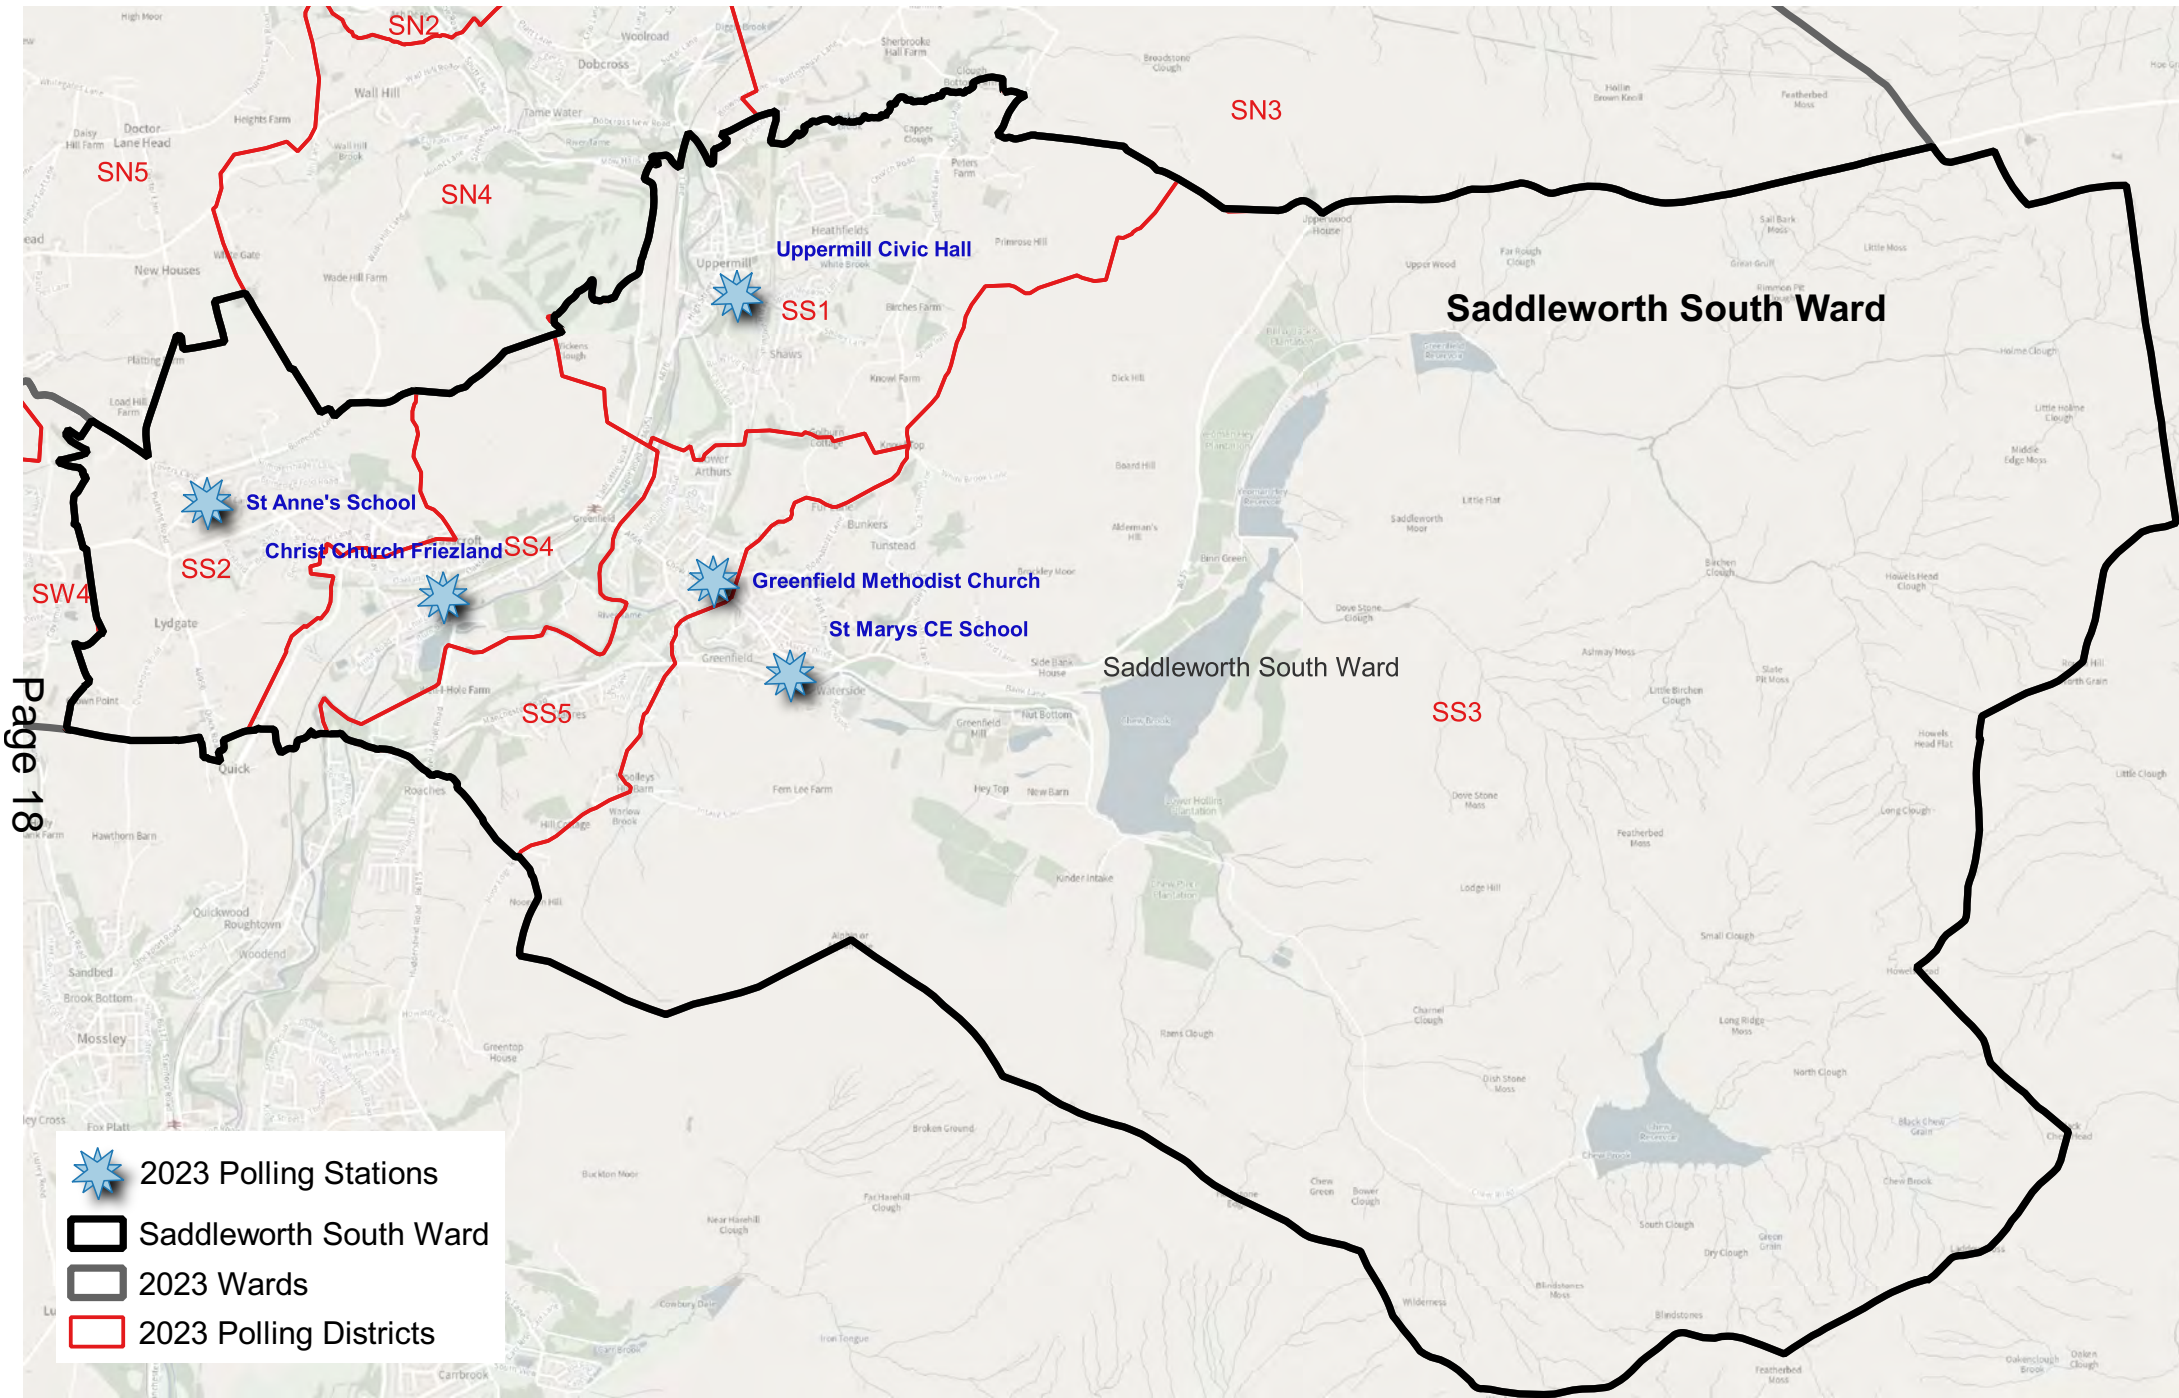

-  2023 Polling Stations
-  Saddleworth South Ward
-  2023 Wards
-  2023 Polling Districts

Drawn By:	Data and GIS Team
Drawing No.	2
Date: 20/01/2023	Scale: 1:33005

Oldham Council
 Civic Centre
 West Street
 Oldham
 OL1 1UT