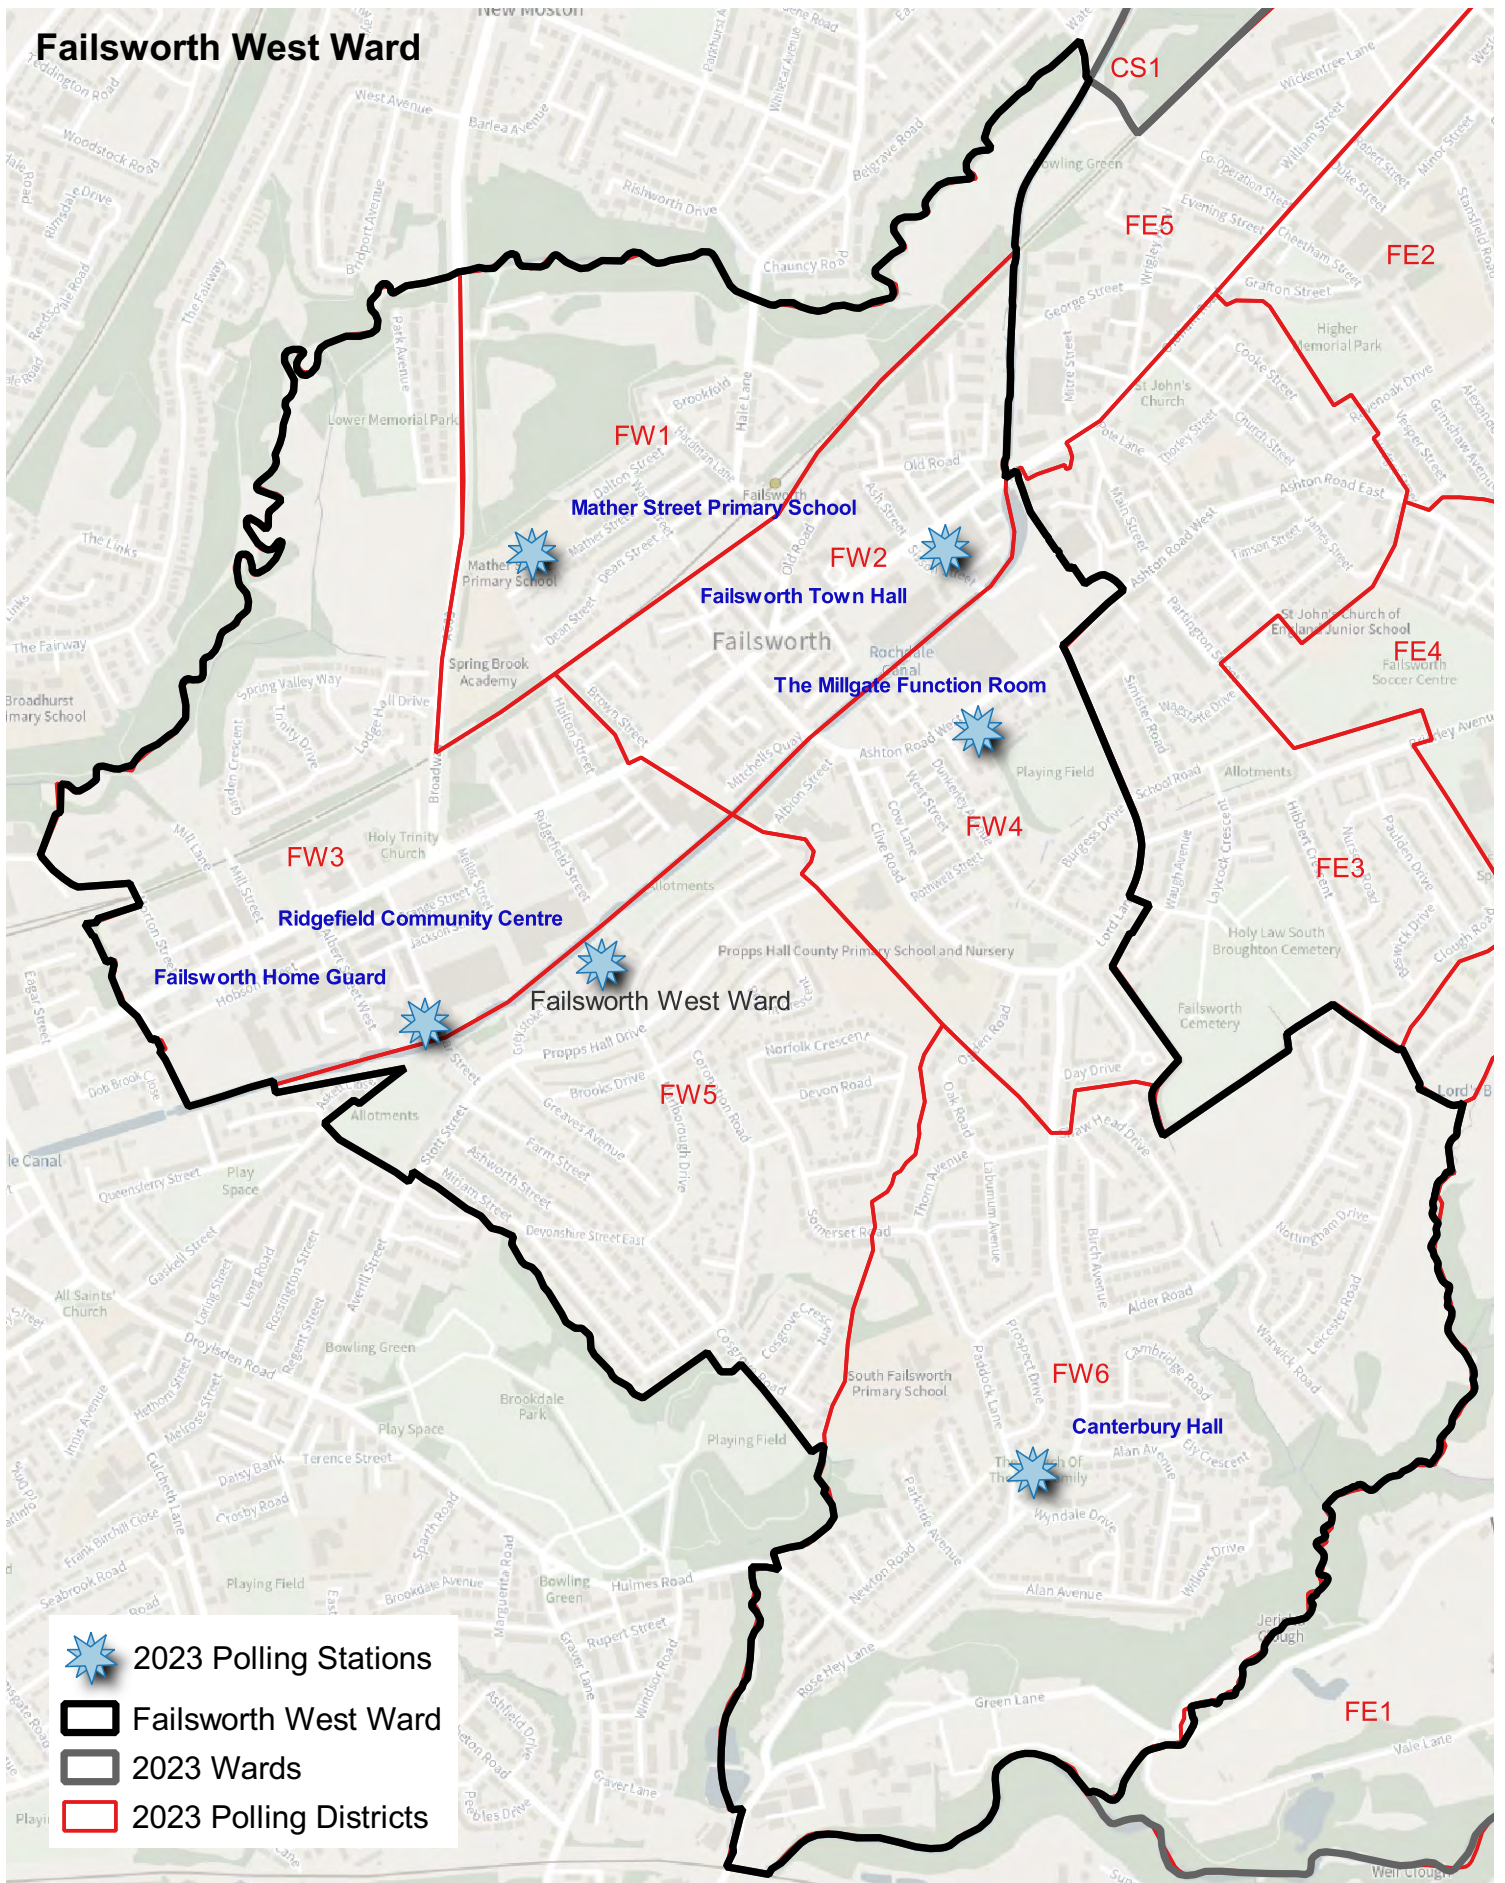

Drawn By:	Data and GIS Team
Drawing No.	20
Date: 23/01/2023	Scale: 1:10750

Oldham Council
Civic Centre
West Street
Oldham
OL1 1UT