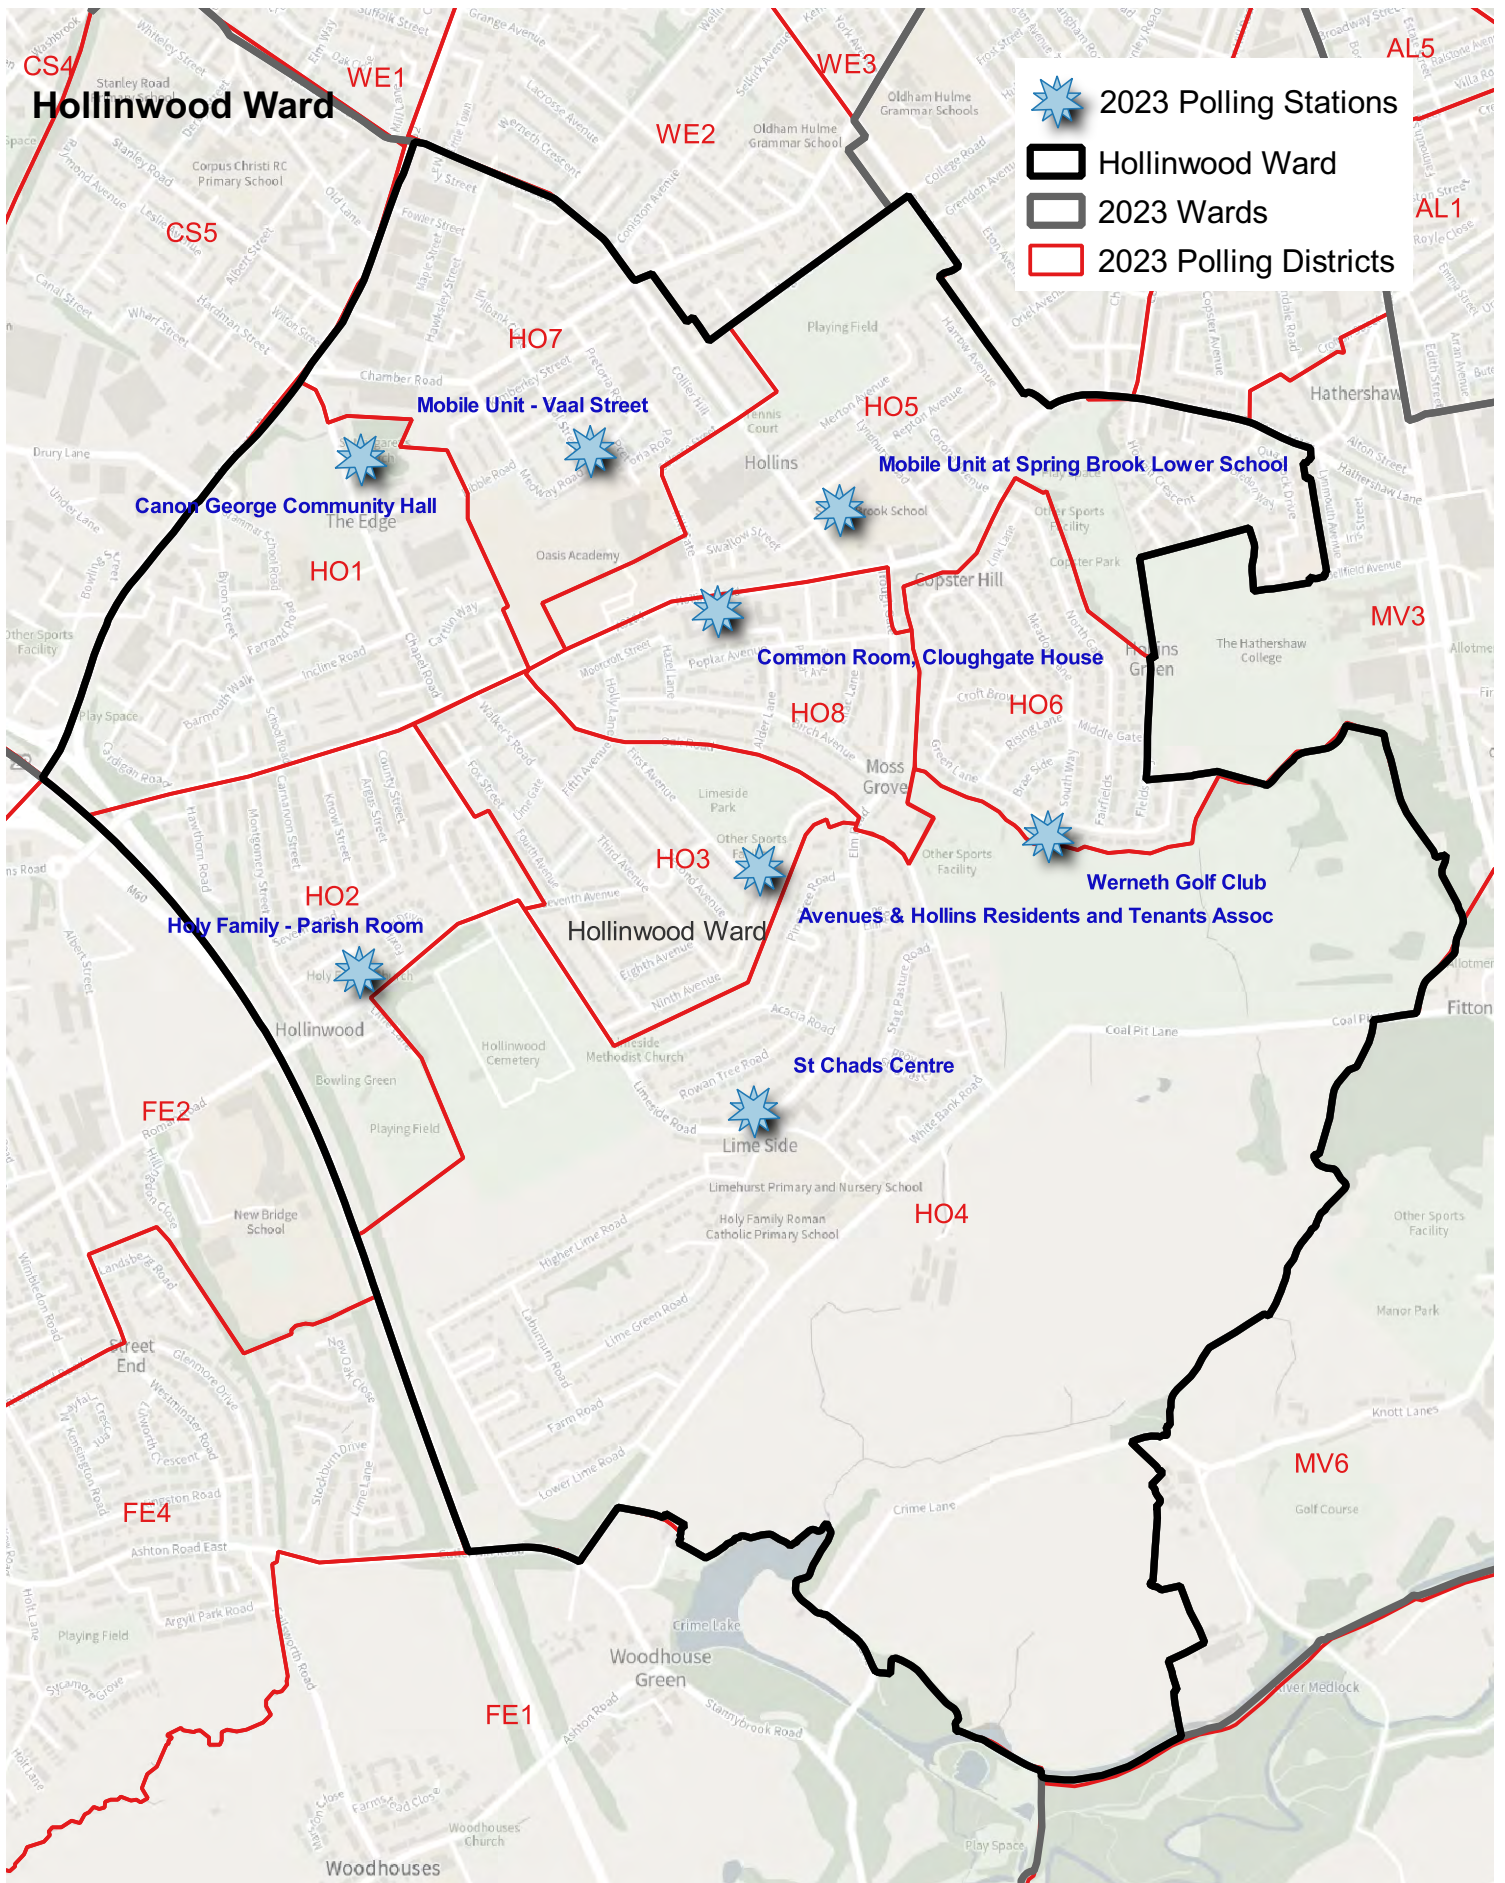

Drawn By:	Data and GIS Team
Drawing No.	8
Date: 20/01/2023	Scale: 1:12000

Oldham Council
Civic Centre
West Street
Oldham
OL1 1UT