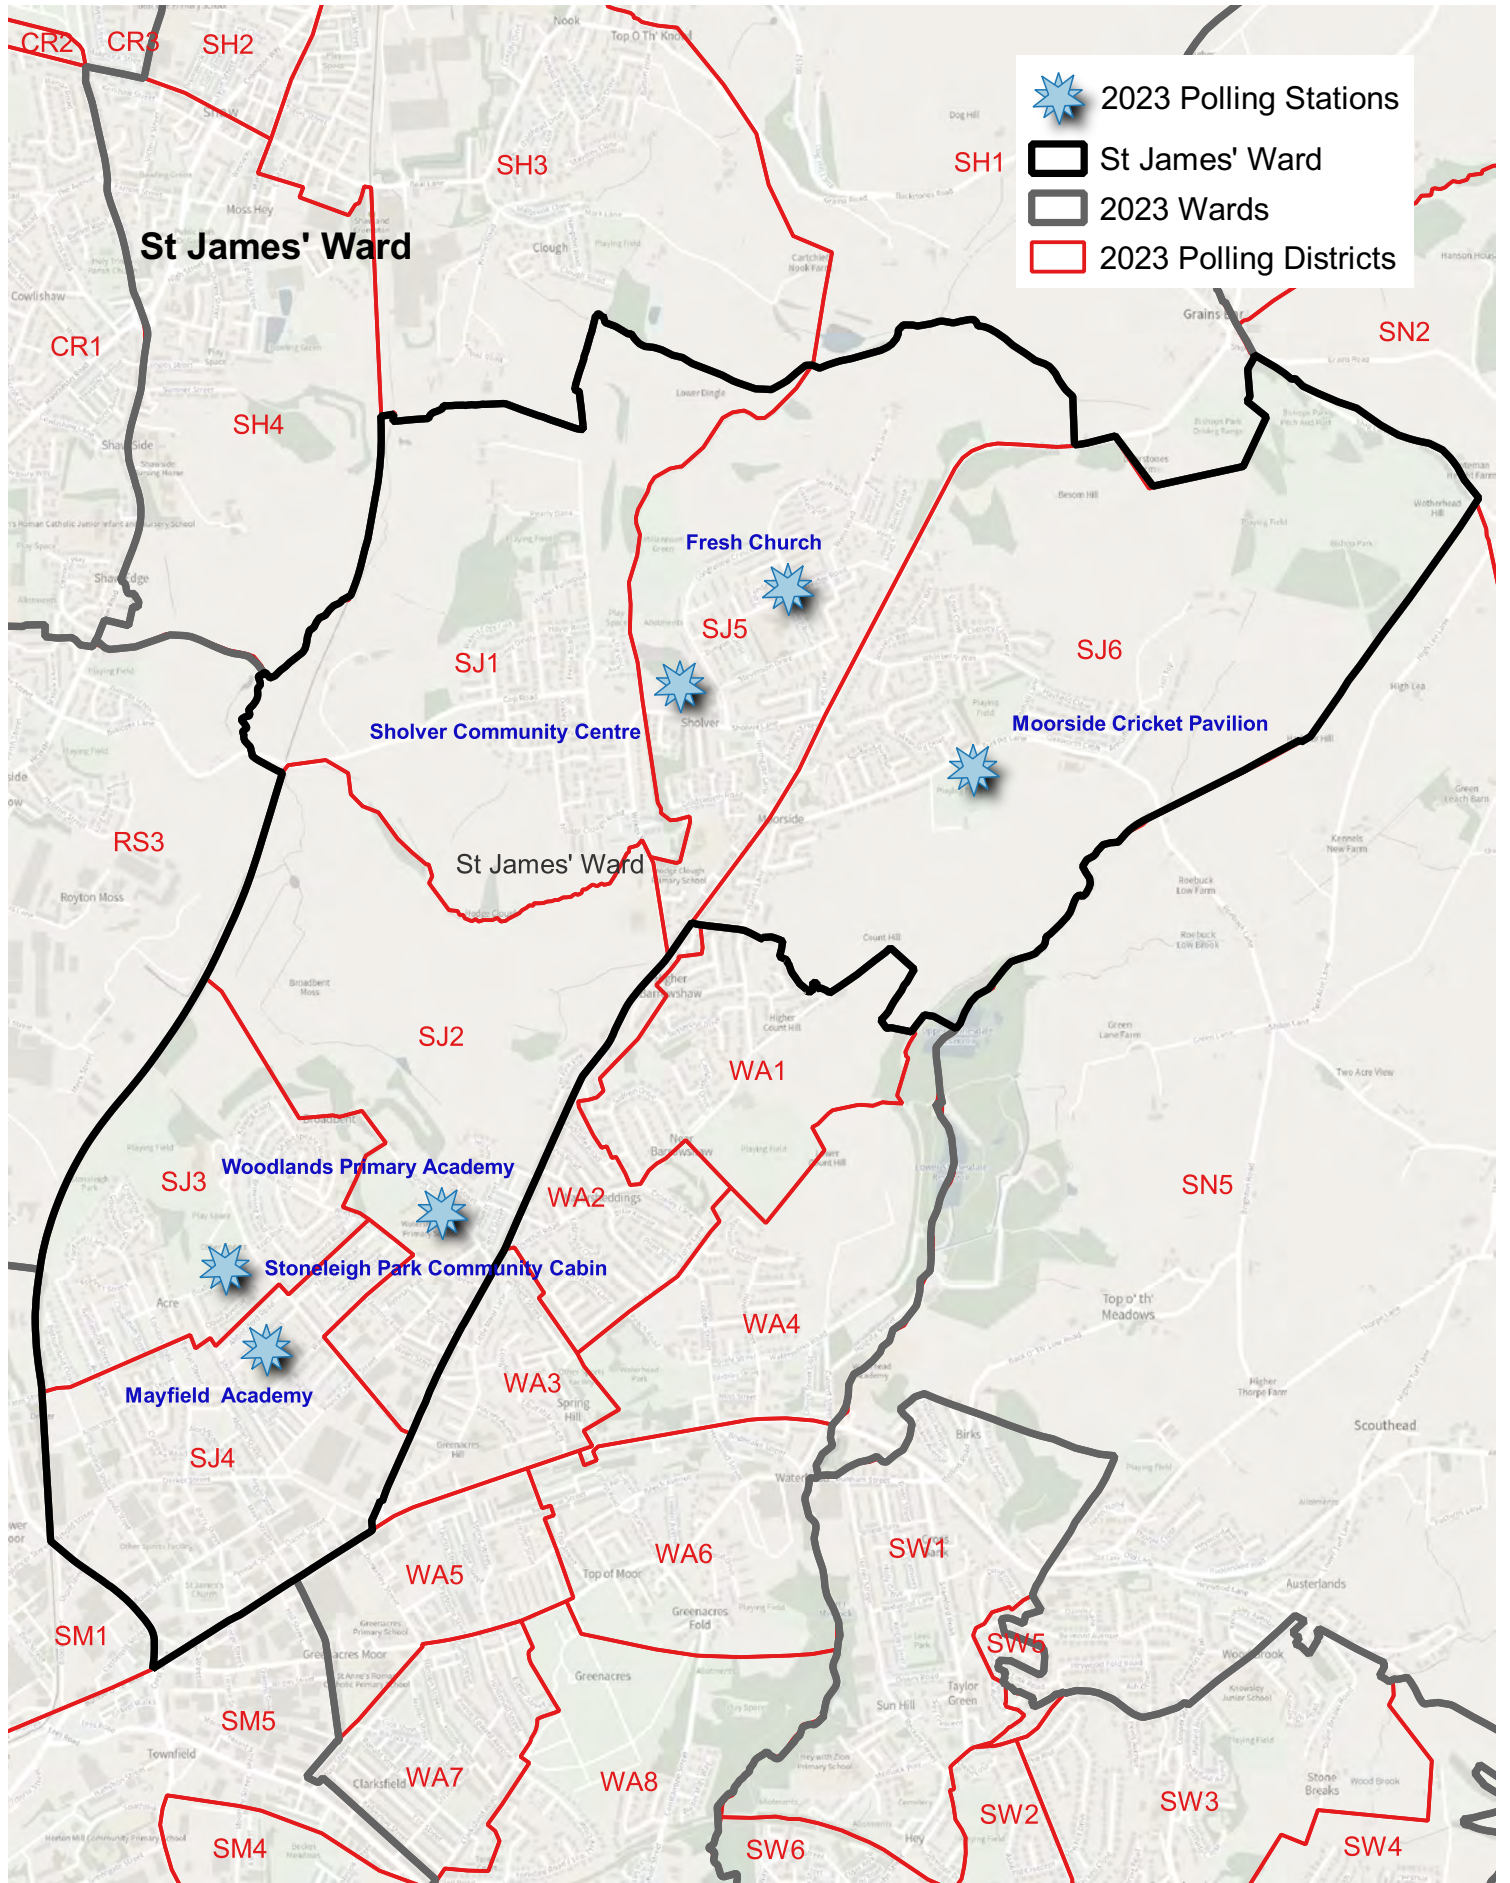

Drawn By:	Data and GIS Team
Drawing No.	15
Date: 20/01/2023	Scale: 1:18500

Oldham Council
Civic Centre
West Street
Oldham
OL1 1UT