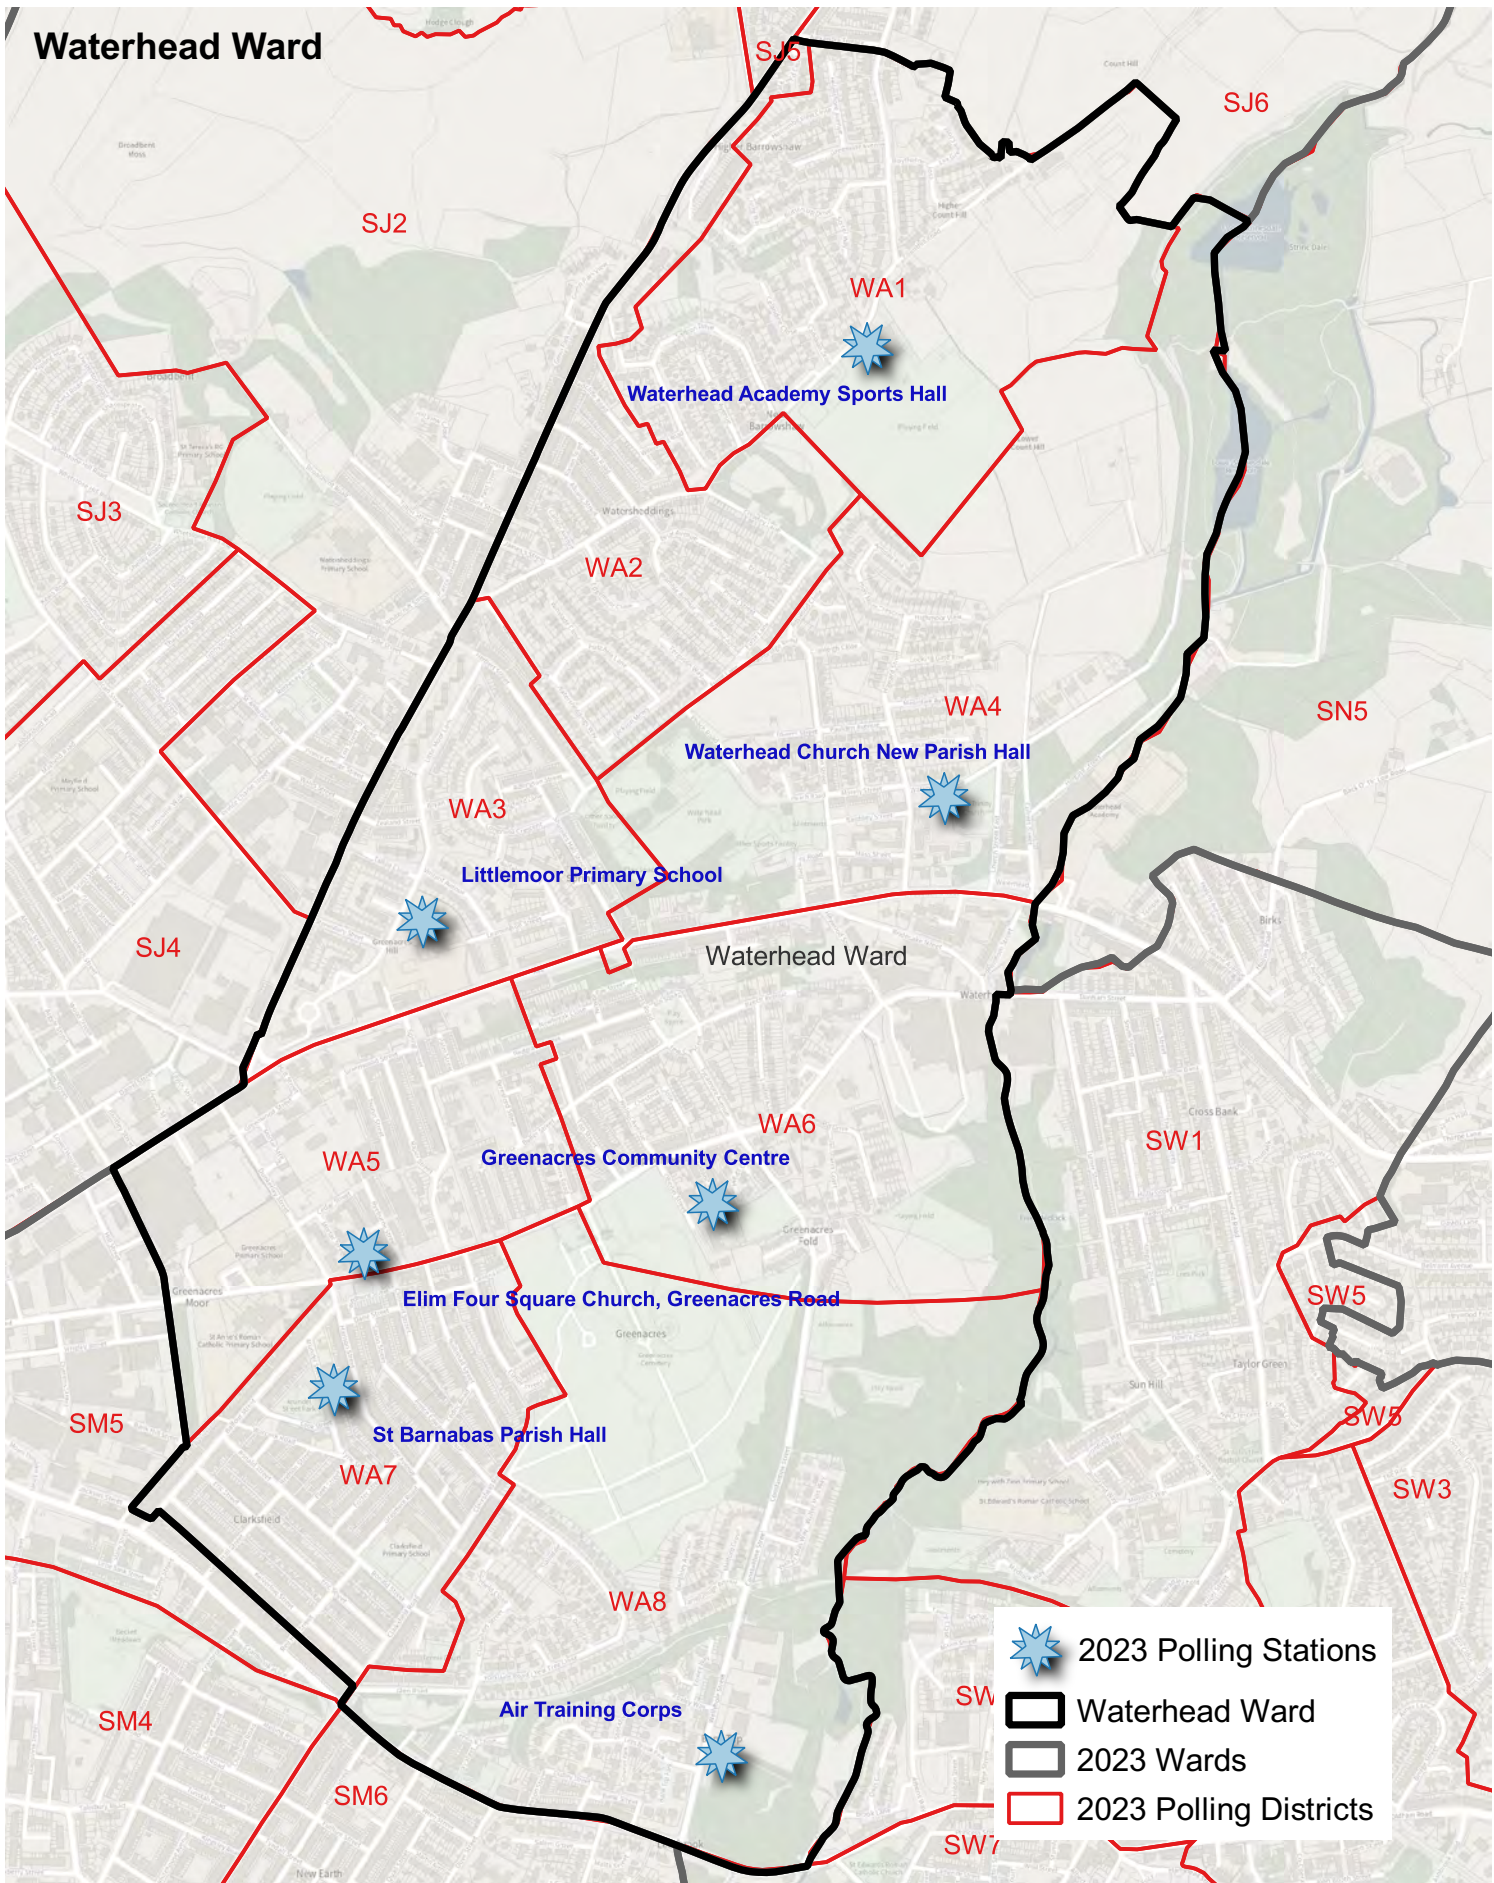

Drawn By:	Data and GIS Team
Drawing No.	18
Date: 23/01/2023	Scale: 1:10750

Oldham Council
Civic Centre
West Street
Oldham
OL1 1UT