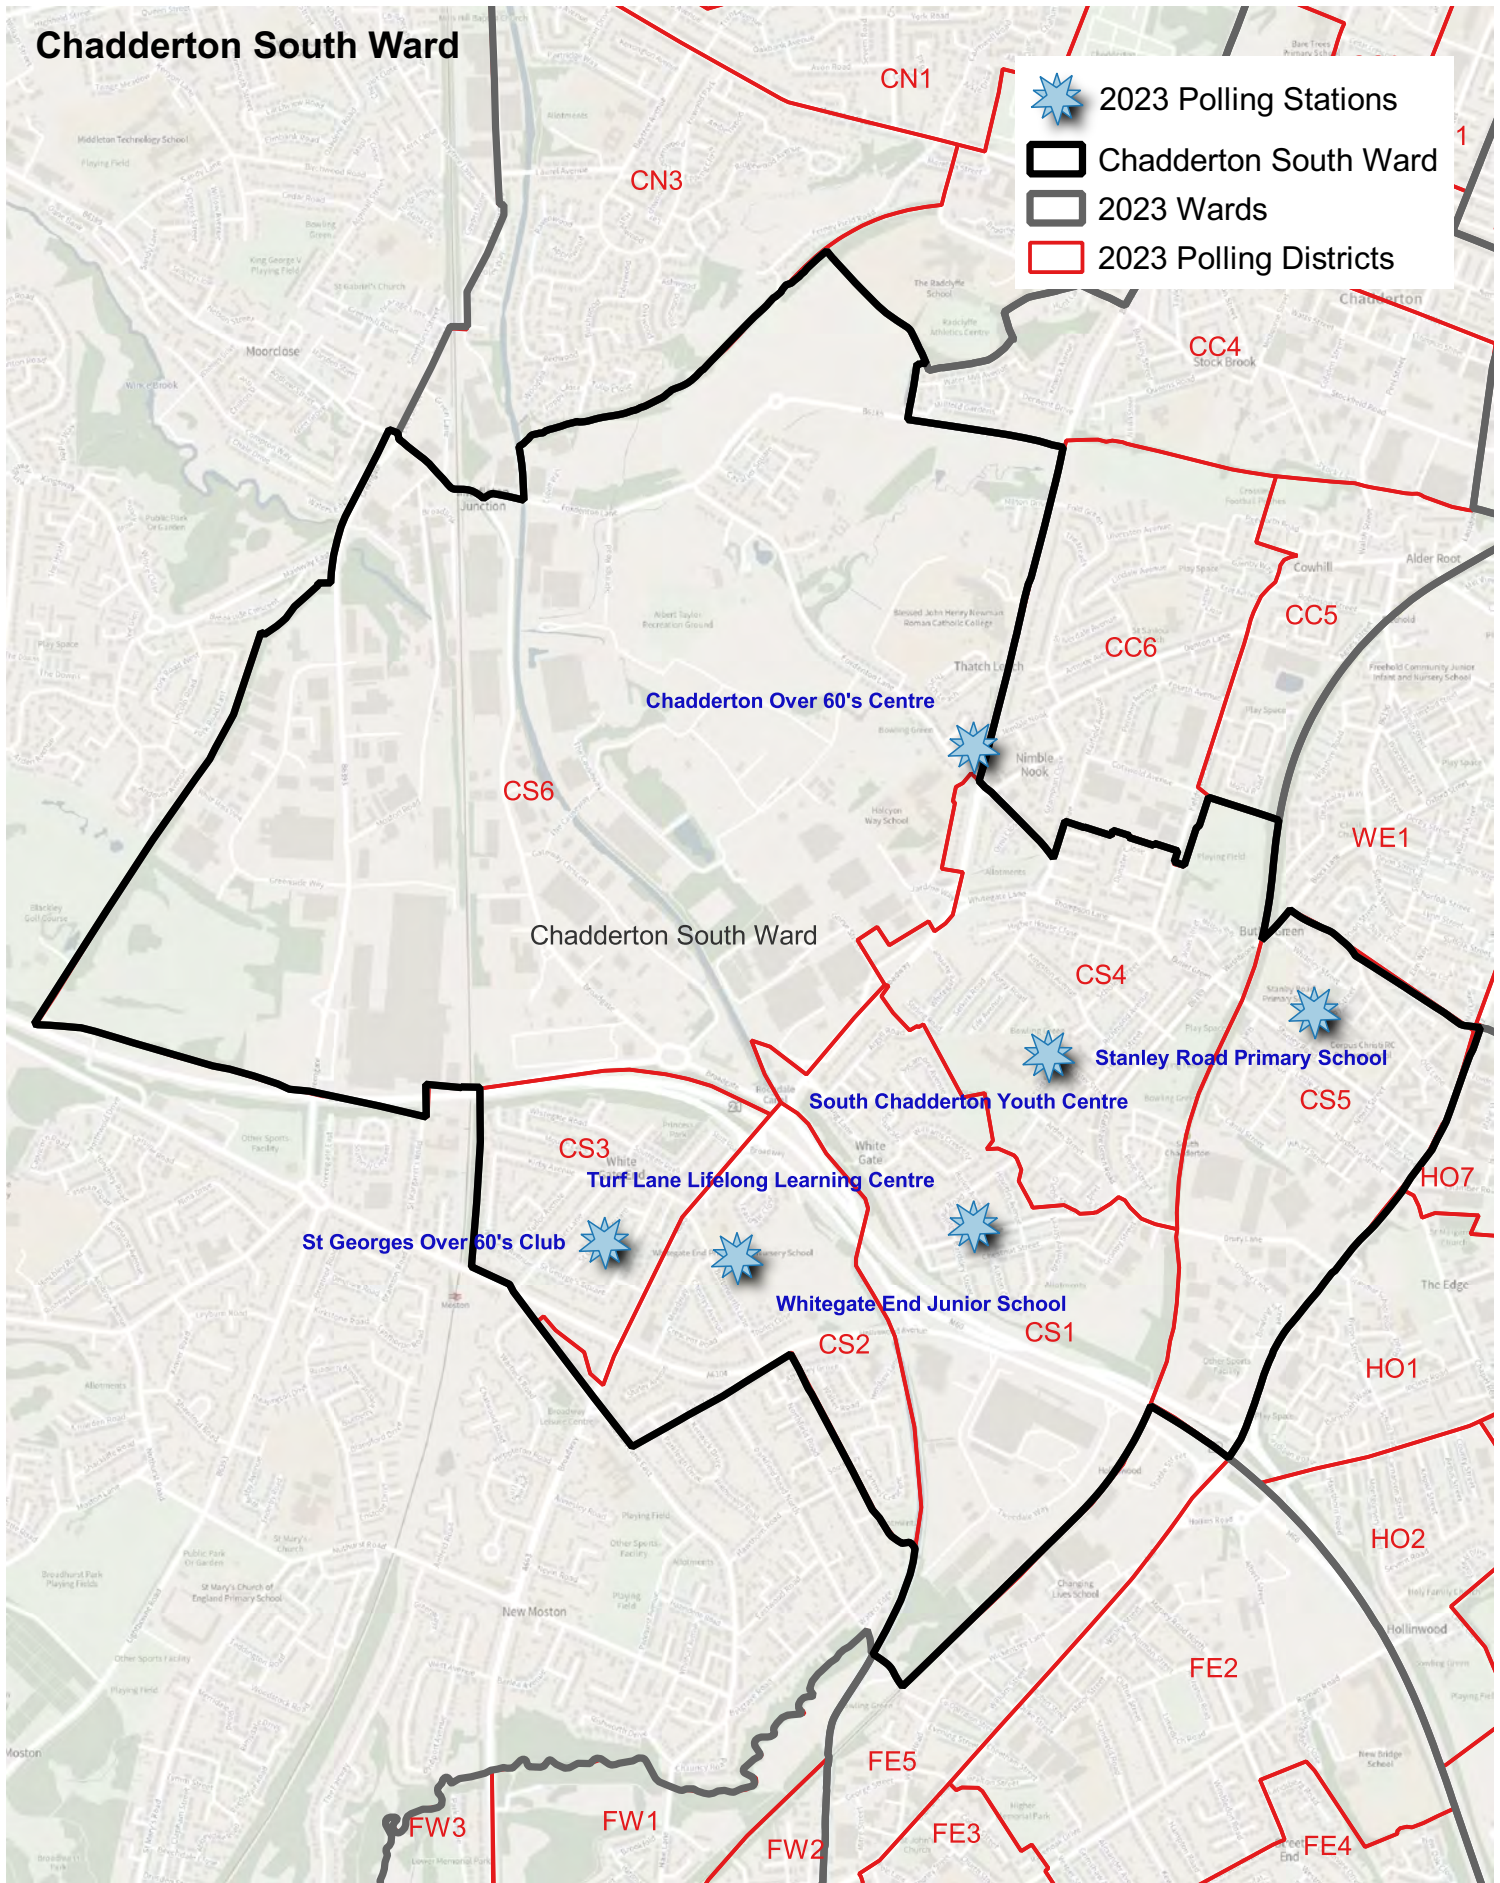

Chadderton South Ward

- 2023 Polling Stations
- Chadderton South Ward
- 2023 Wards
- 2023 Polling Districts

Drawn By:	Data and GIS Team
Drawing No.	6
Date: 20/01/2023	Scale: 1:17750

Oldham Council
Civic Centre
West Street
Oldham
OL1 1UT