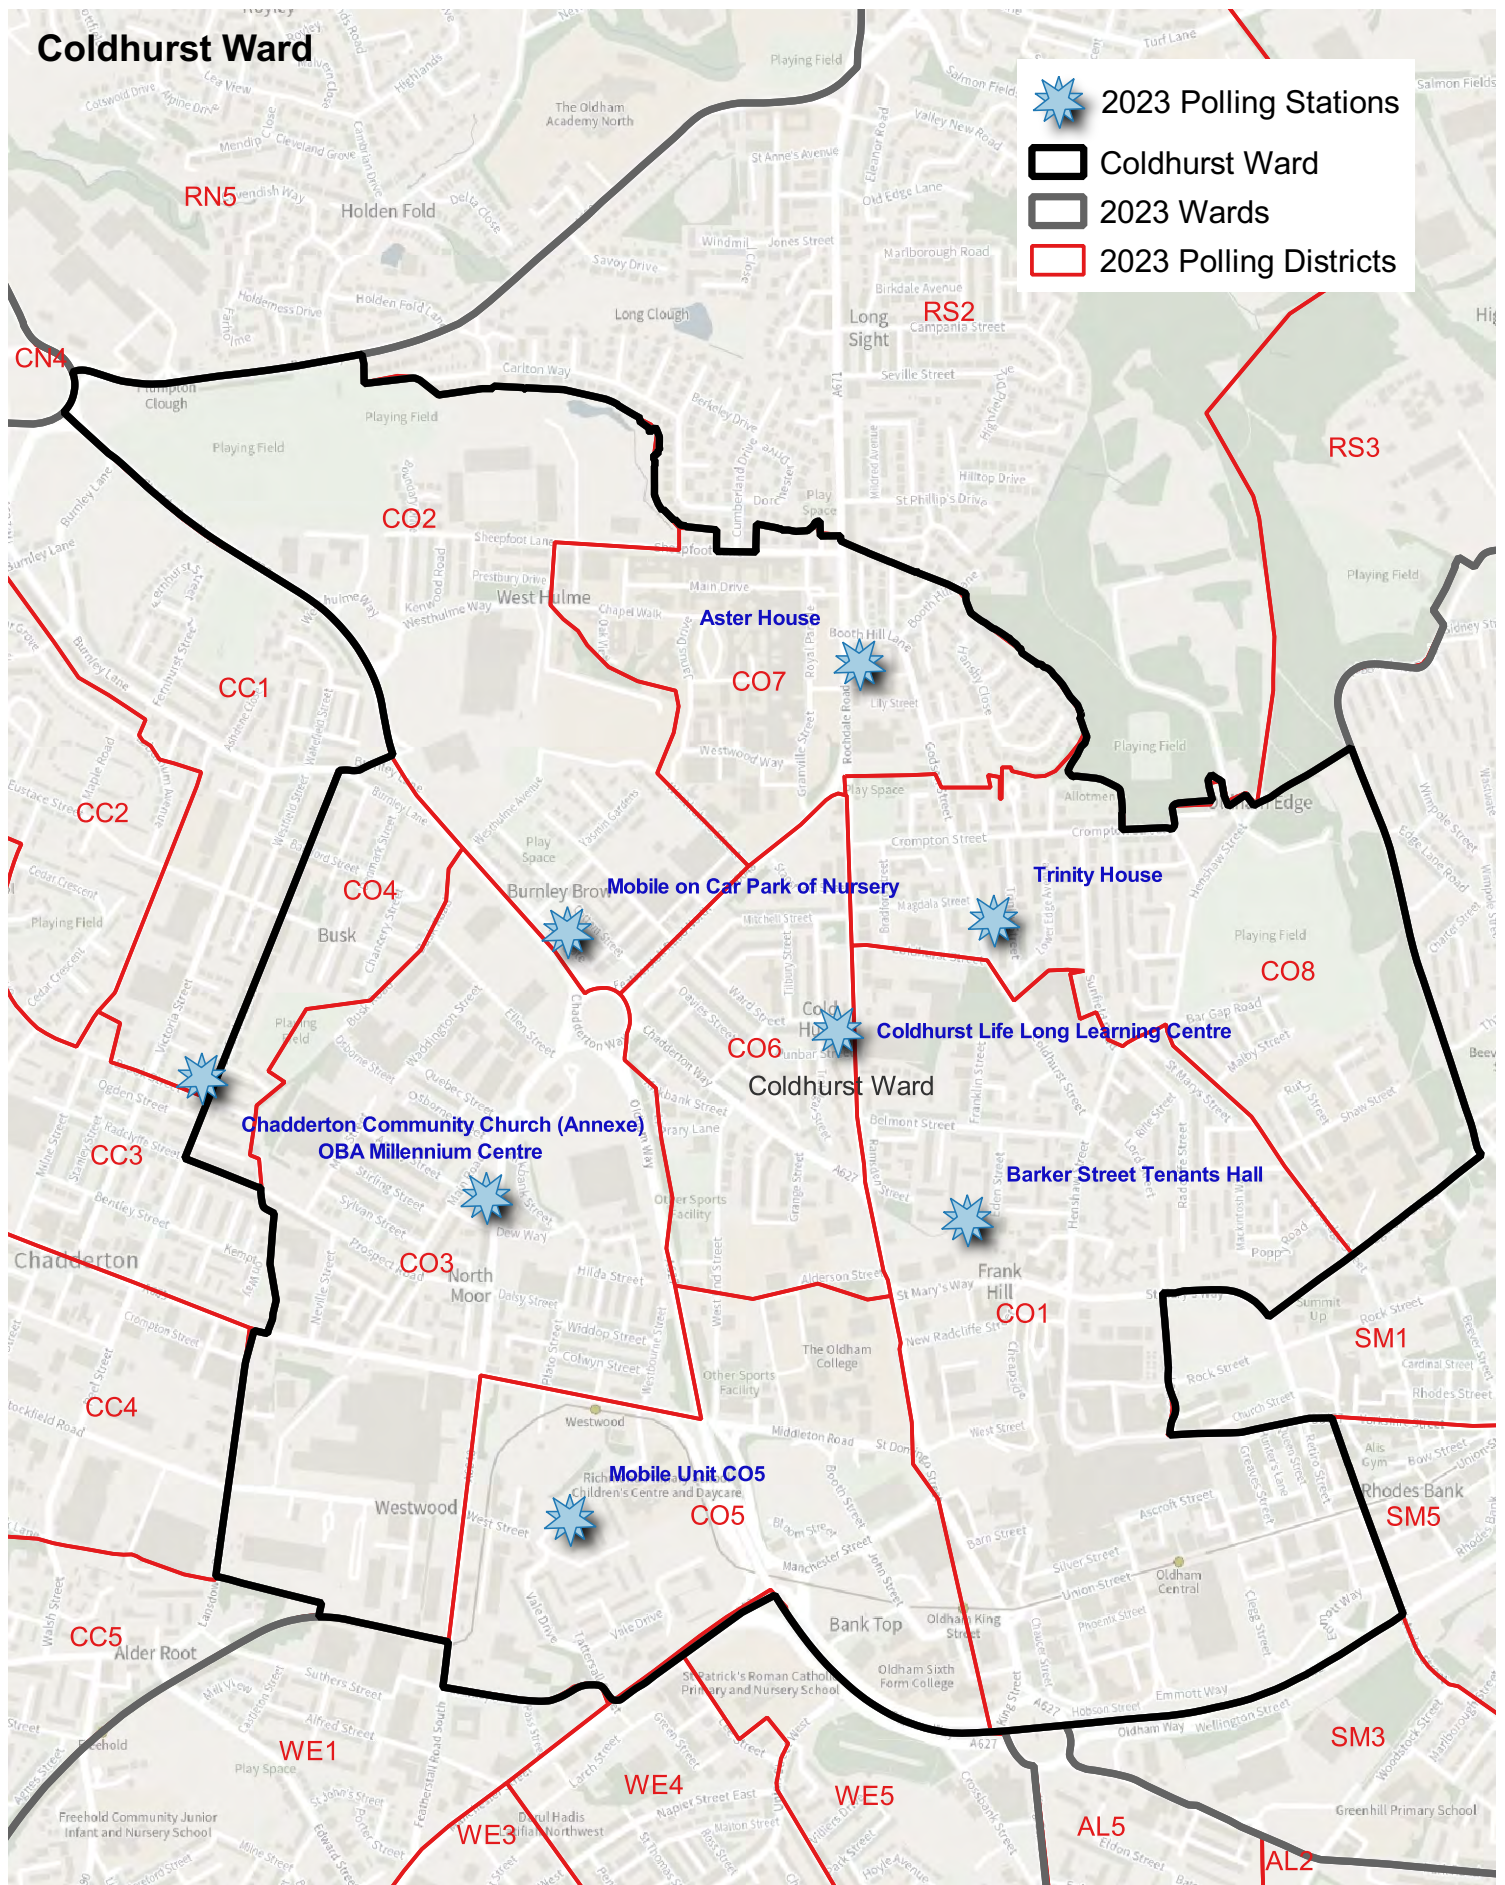

Chadderton South Ward

-  2023 Polling Stations
-  Chadderton South Ward
-  2023 Wards
-  2023 Polling Districts

Drawn By:	Data and GIS Team
Drawing No.	6
Date: 20/01/2023	Scale: 1:17750

Oldham Council
 Civic Centre
 West Street
 Oldham
 OL1 1UT