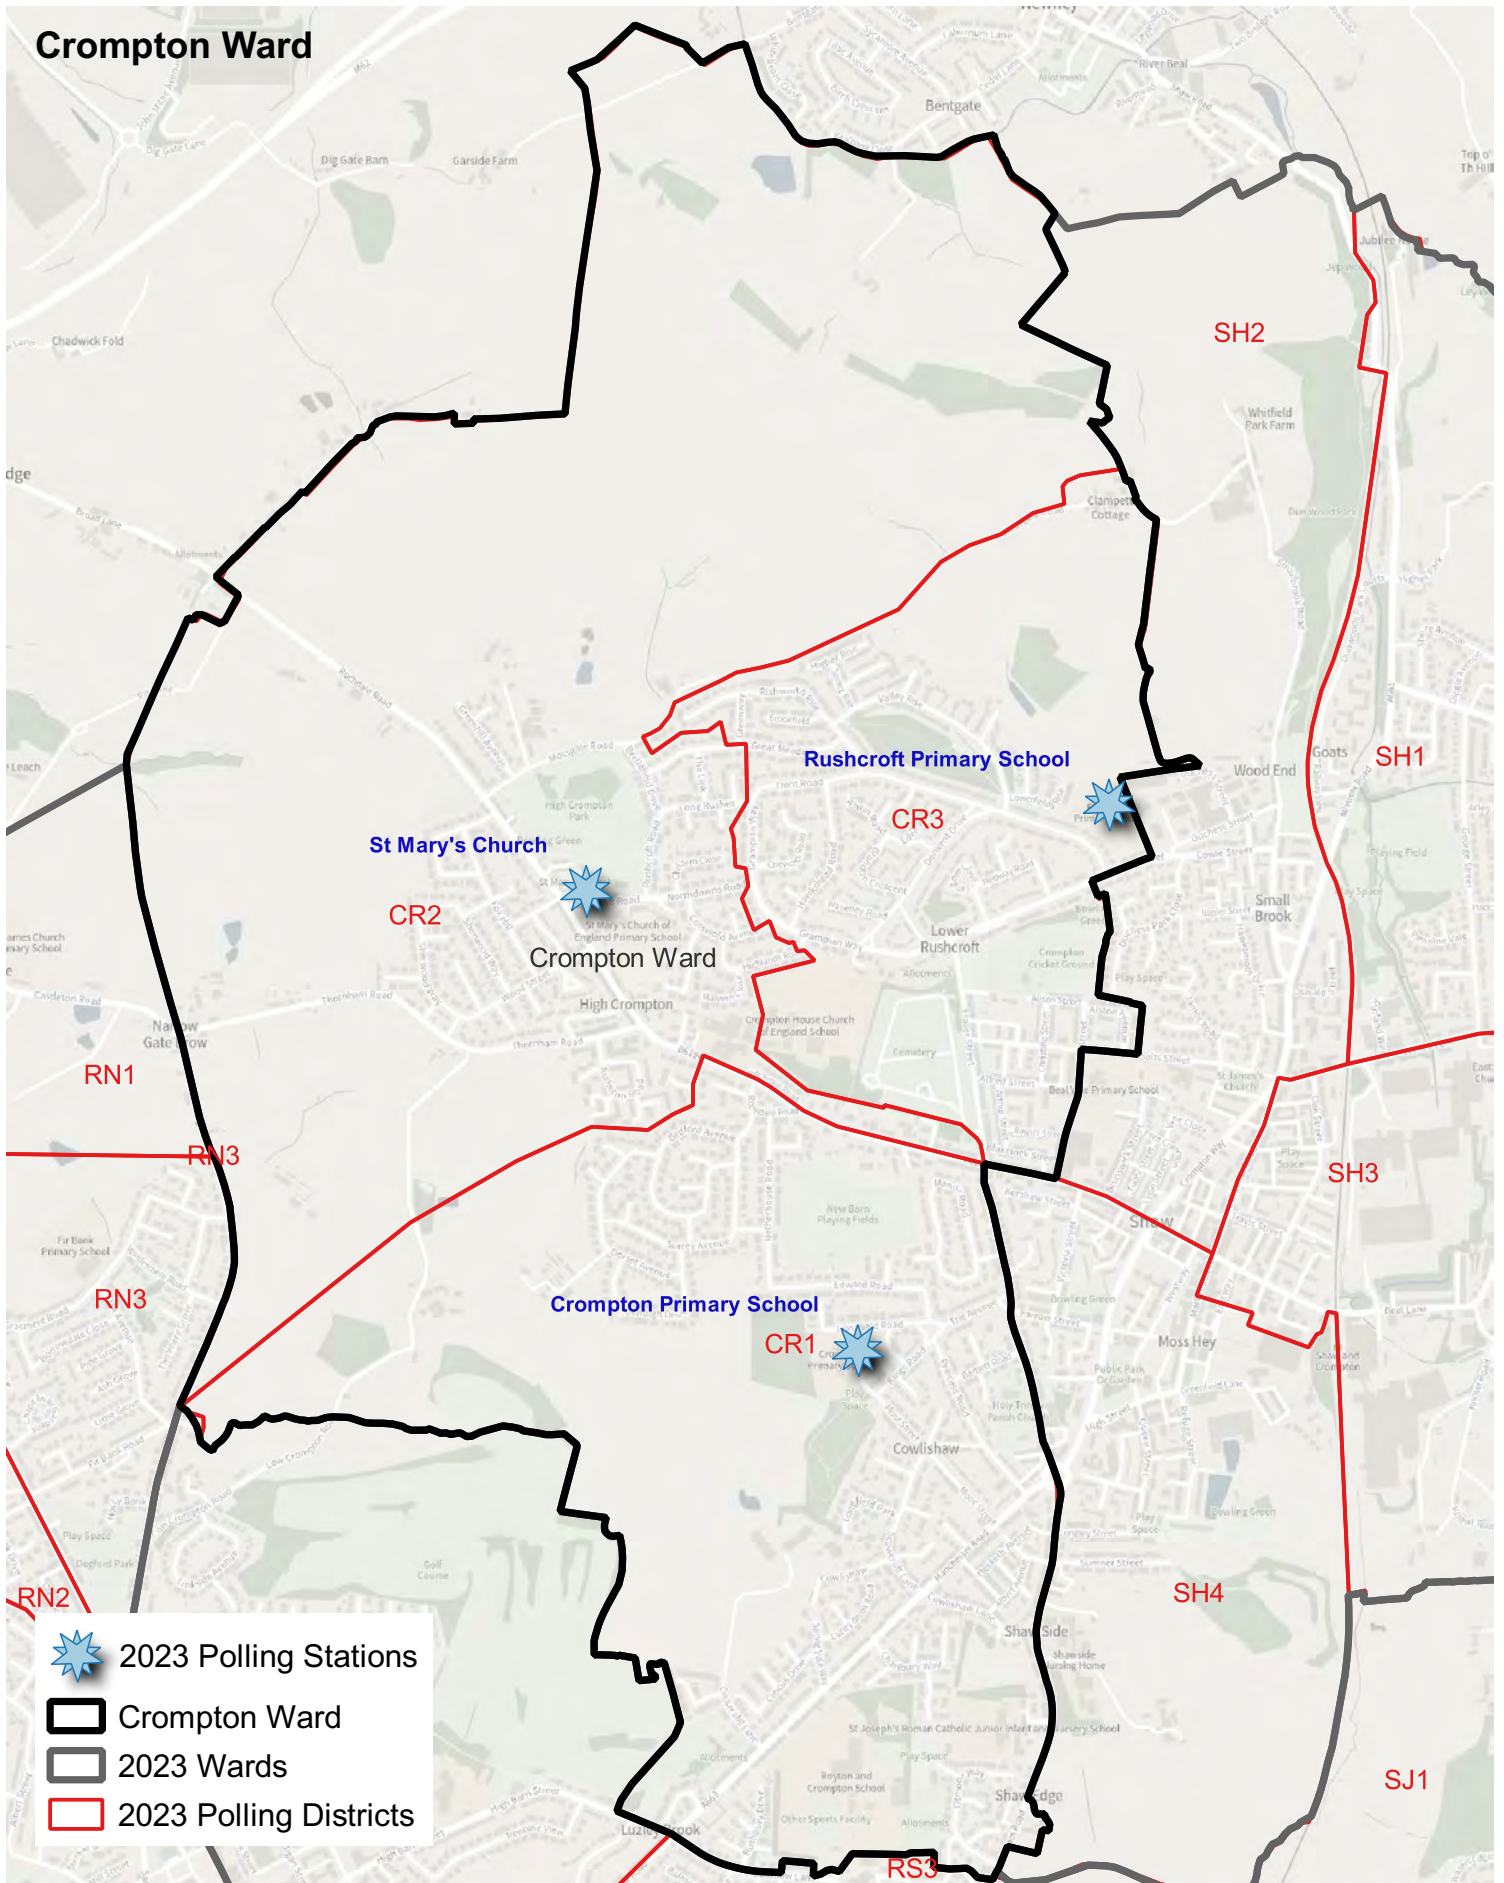

Crompton Ward

- 2023 Polling Stations
- Crompton Ward
- 2023 Wards
- 2023 Polling Districts

Drawn By:	Data and GIS Team
Drawing No.	14
Date: 20/01/2023	Scale: 1:15000

Oldham Council
Civic Centre
West Street
Oldham
OL1 1UT