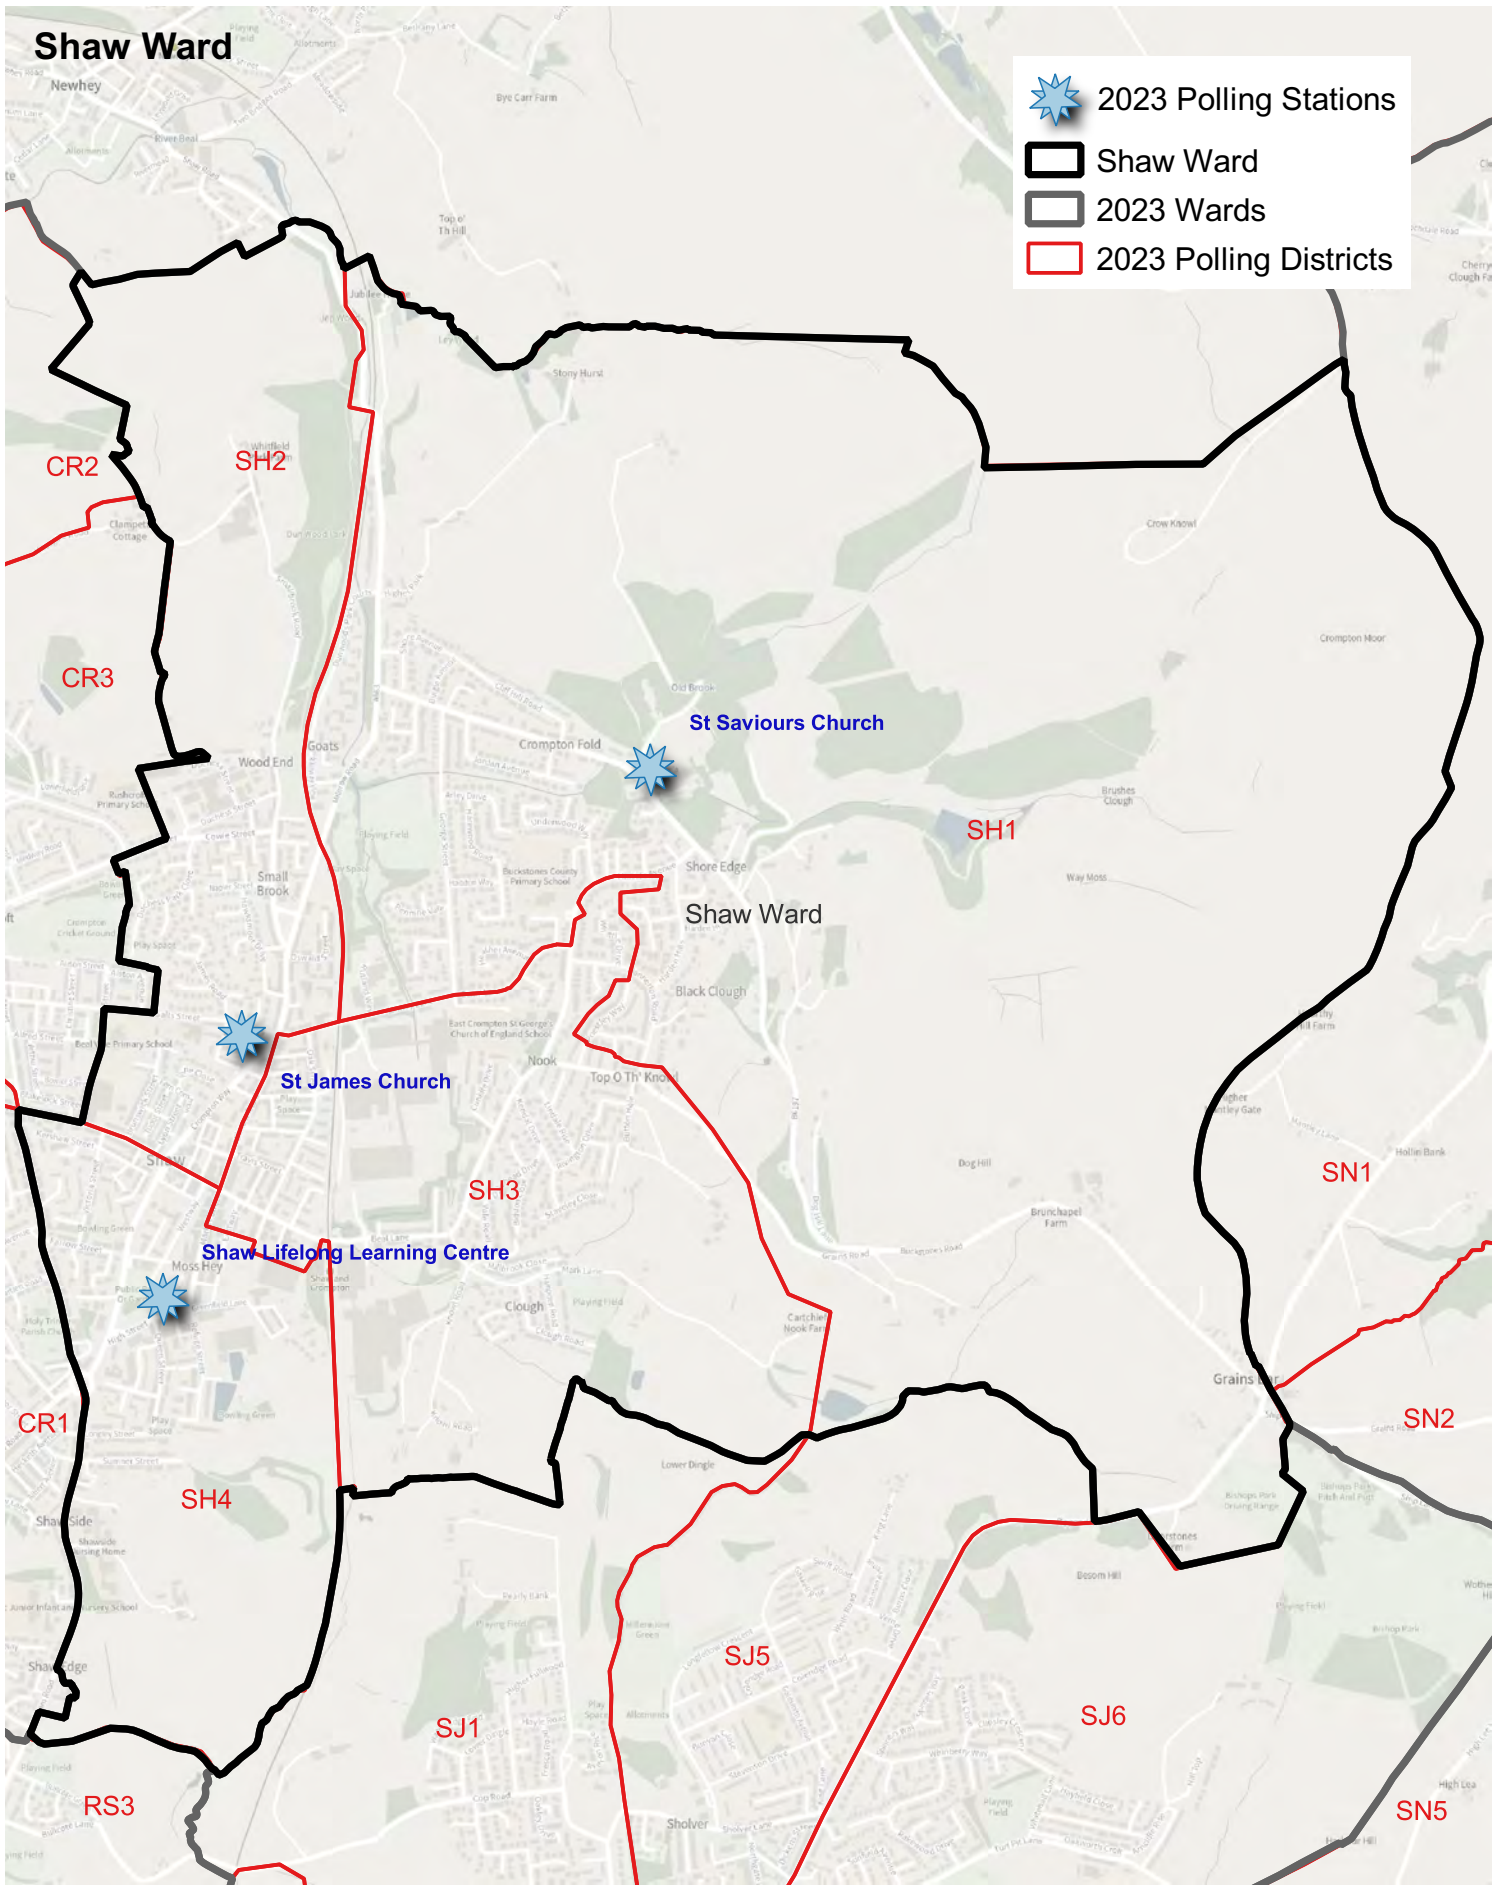

Drawn By:	Data and GIS Team
Drawing No.	17
Date: 23/01/2023	Scale: 1:17000

Oldham Council
Civic Centre
West Street
Oldham
OL1 1UT