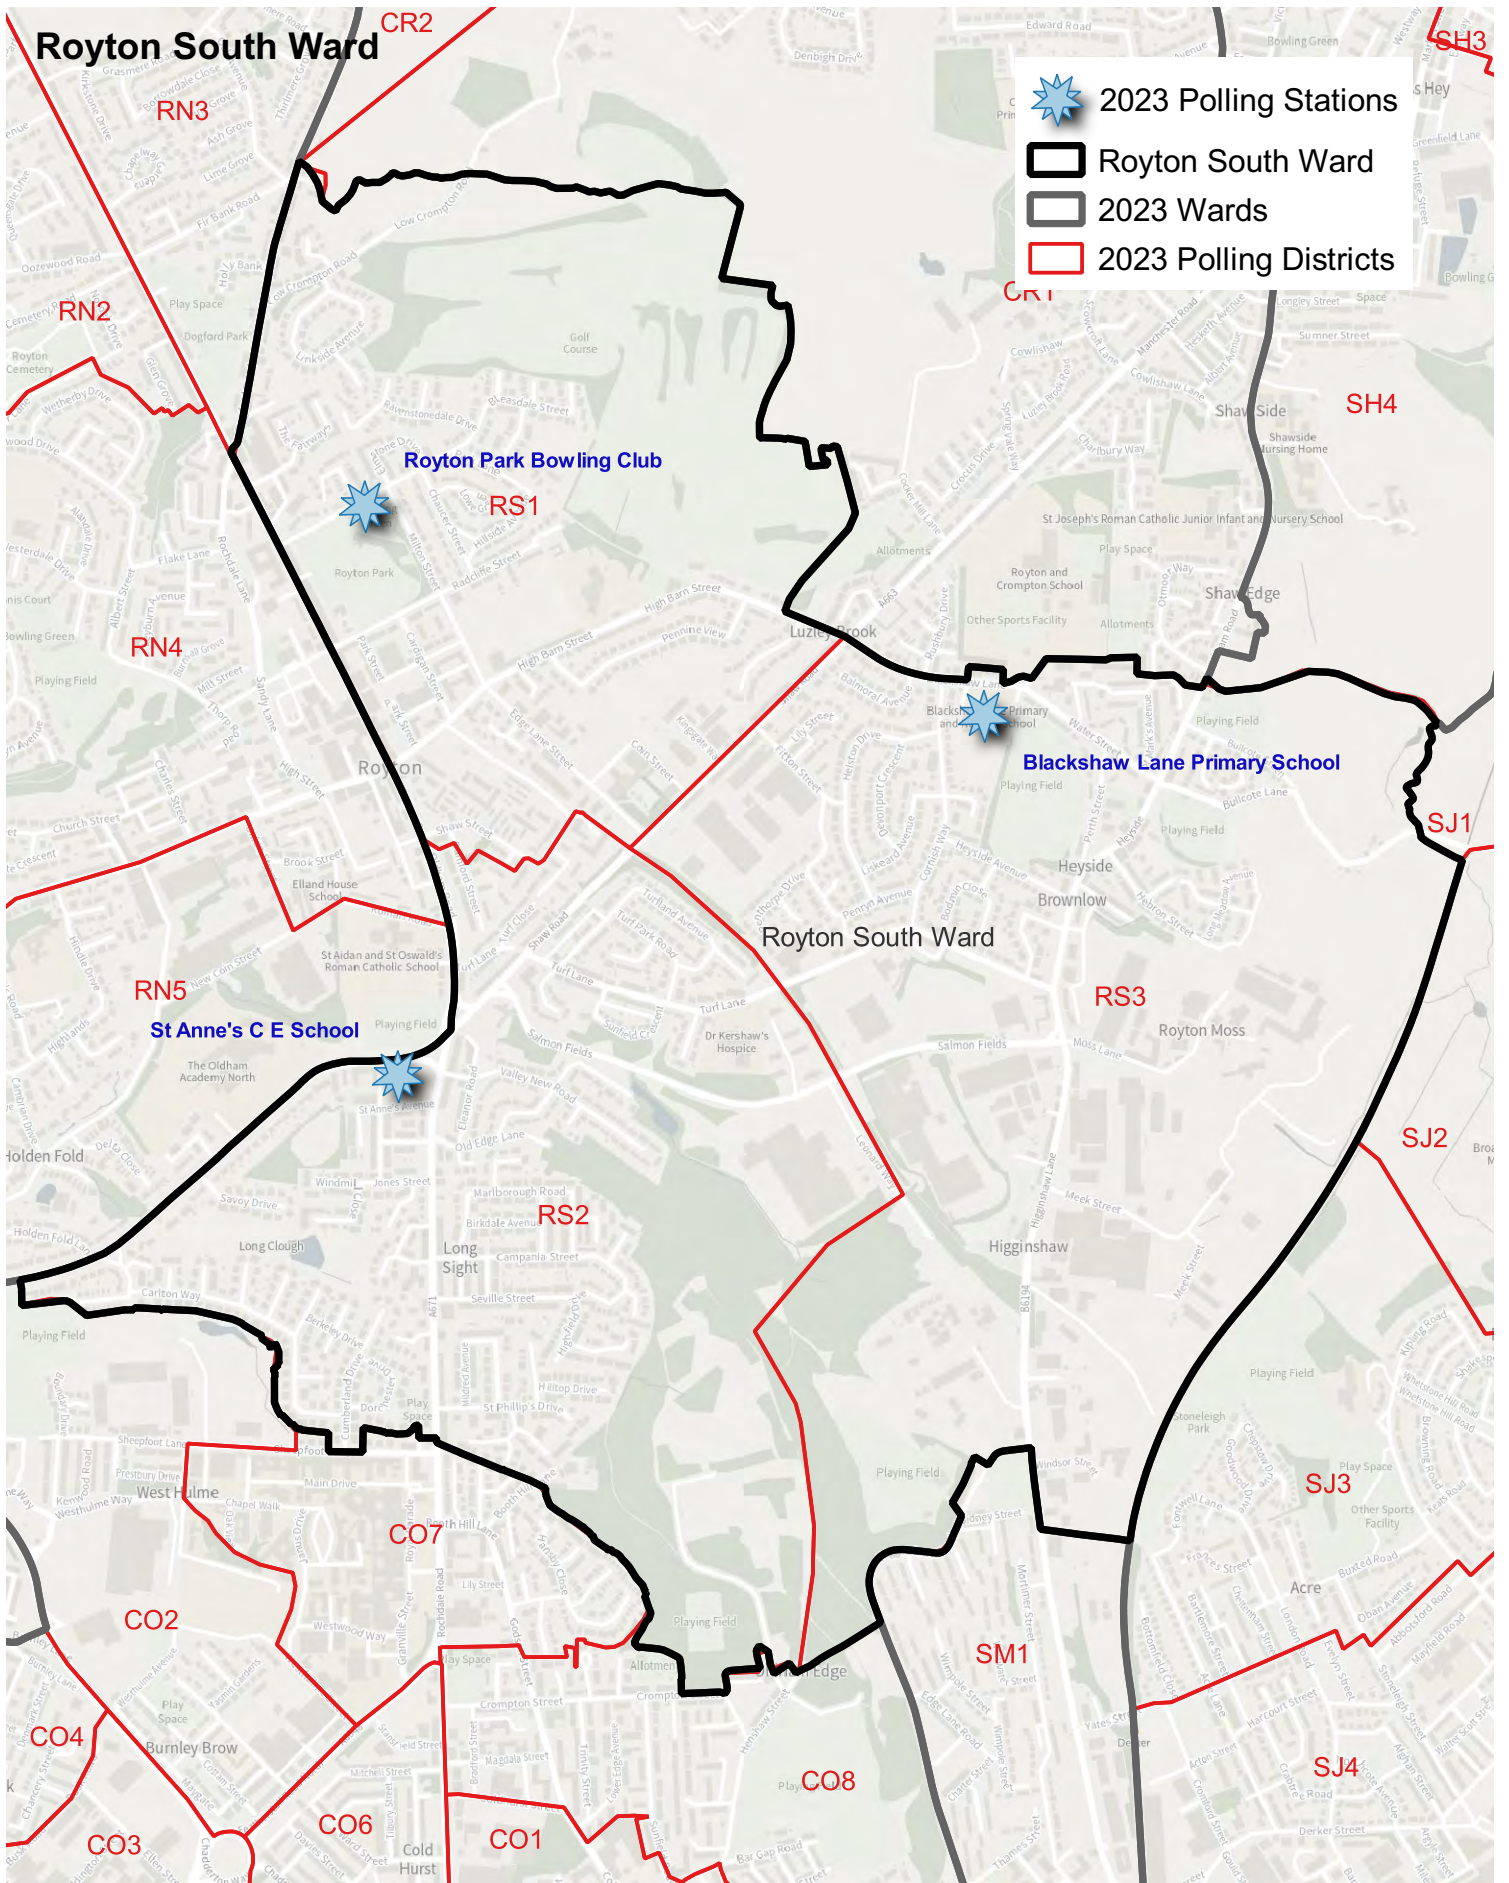

Oldham Council
 Civic Centre
 West Street
 Oldham
 OL1 1UT

Royton North Ward

Drawn By:	Data and GIS Team
Drawing No.	10
Date: 20/01/2023	Scale: 1:13500

Oldham Council
 Civic Centre
 West Street
 Oldham
 OL1 1UT