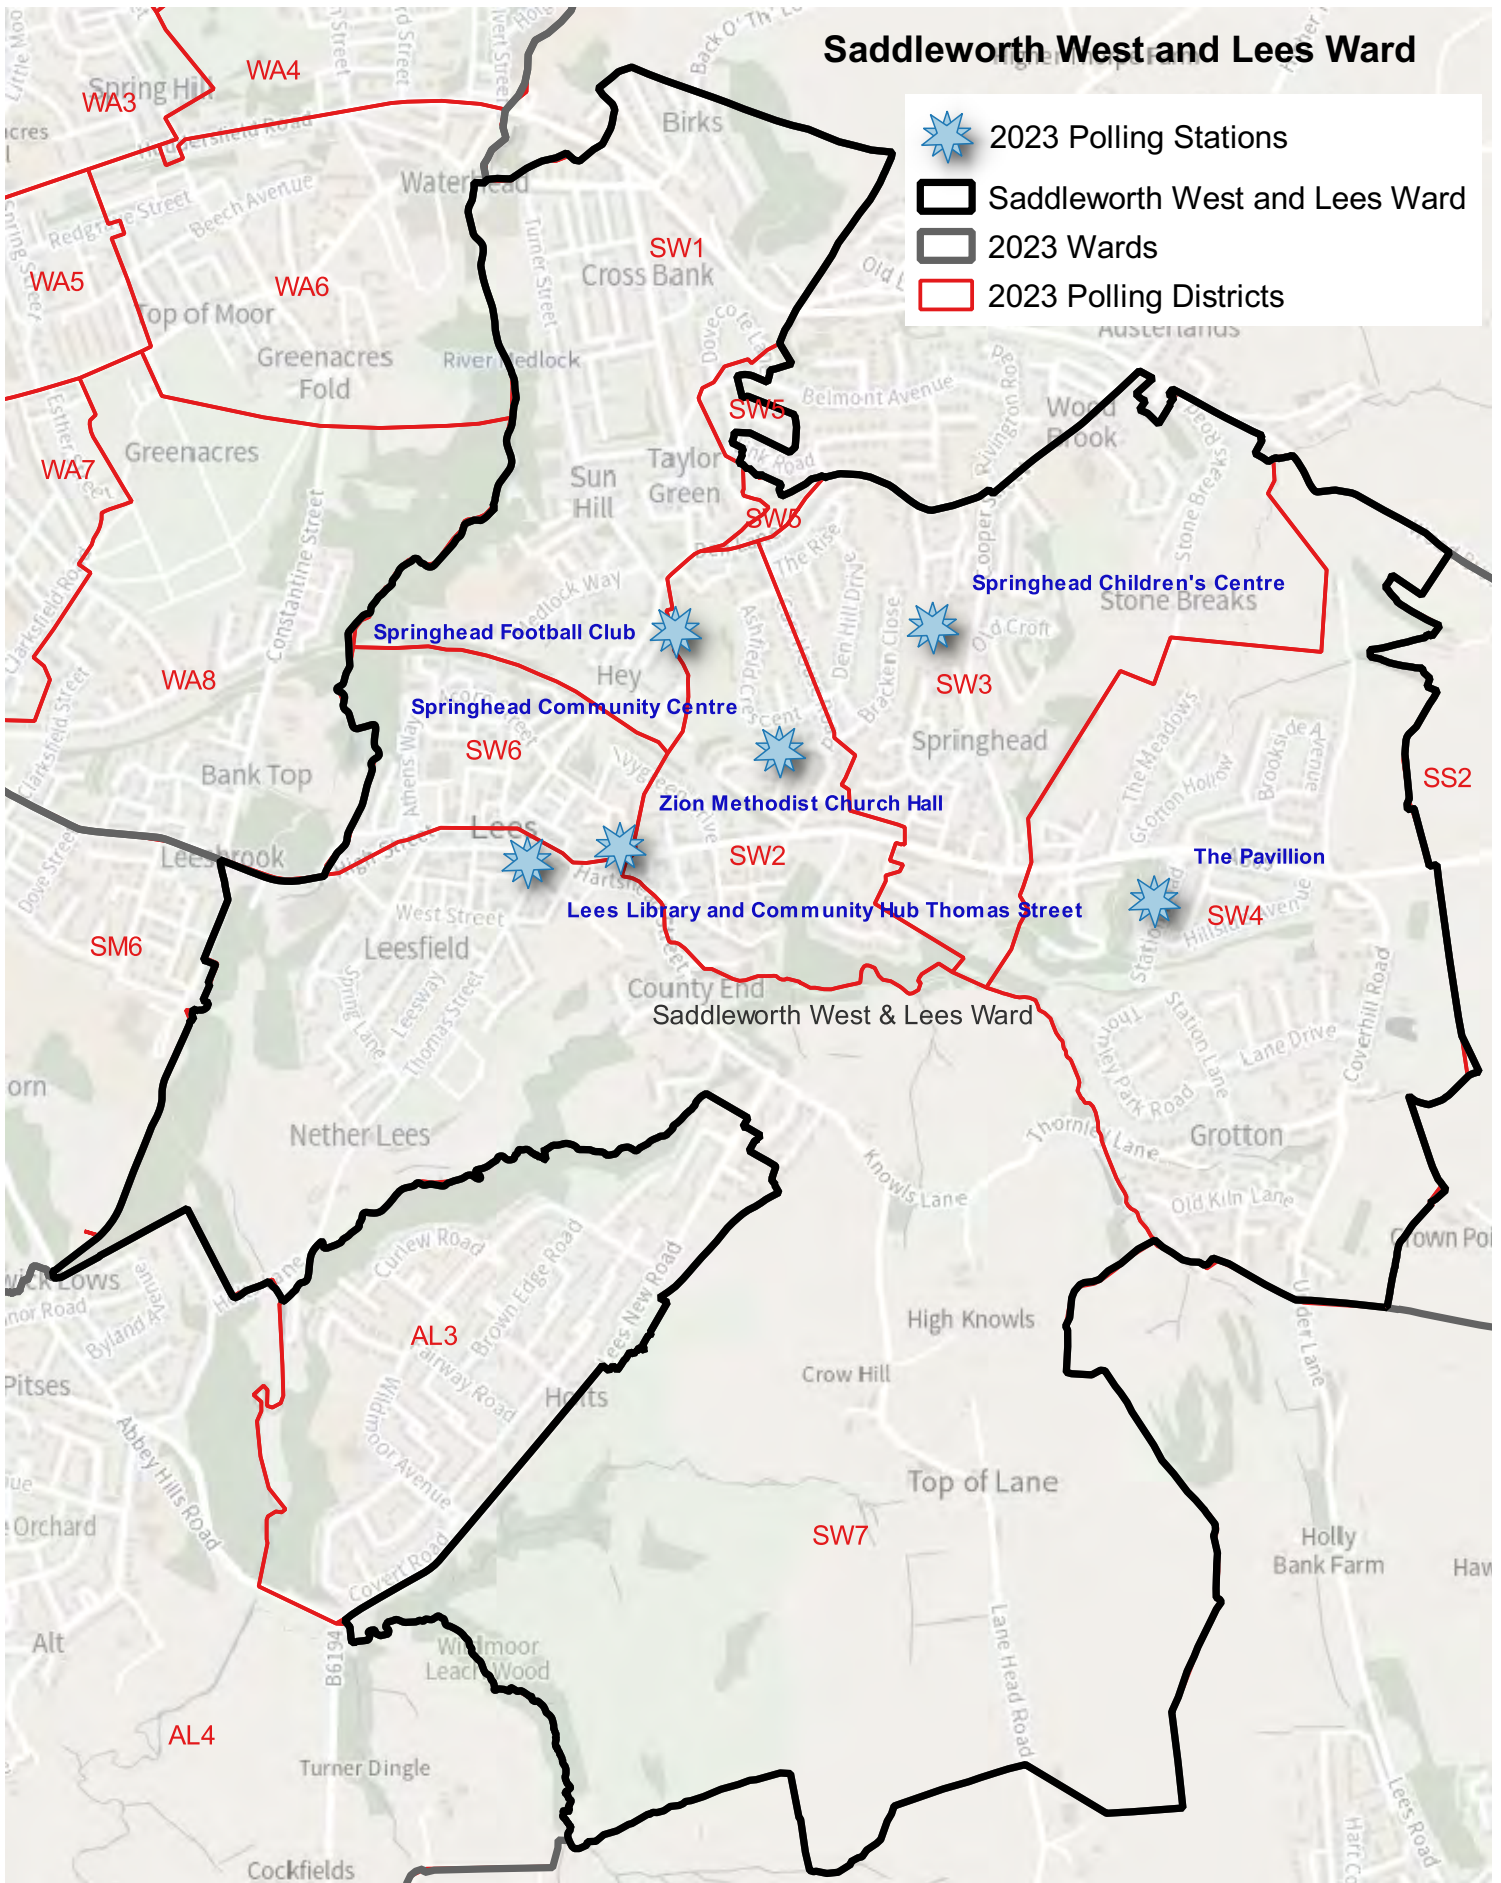

Saddleworth West and Lees Ward

Drawn By:	Data and GIS Team
Drawing No.	3
Date: 20/01/2023	Scale: 1:13500

Oldham Council
Civic Centre
West Street
Oldham
OL1 1UT