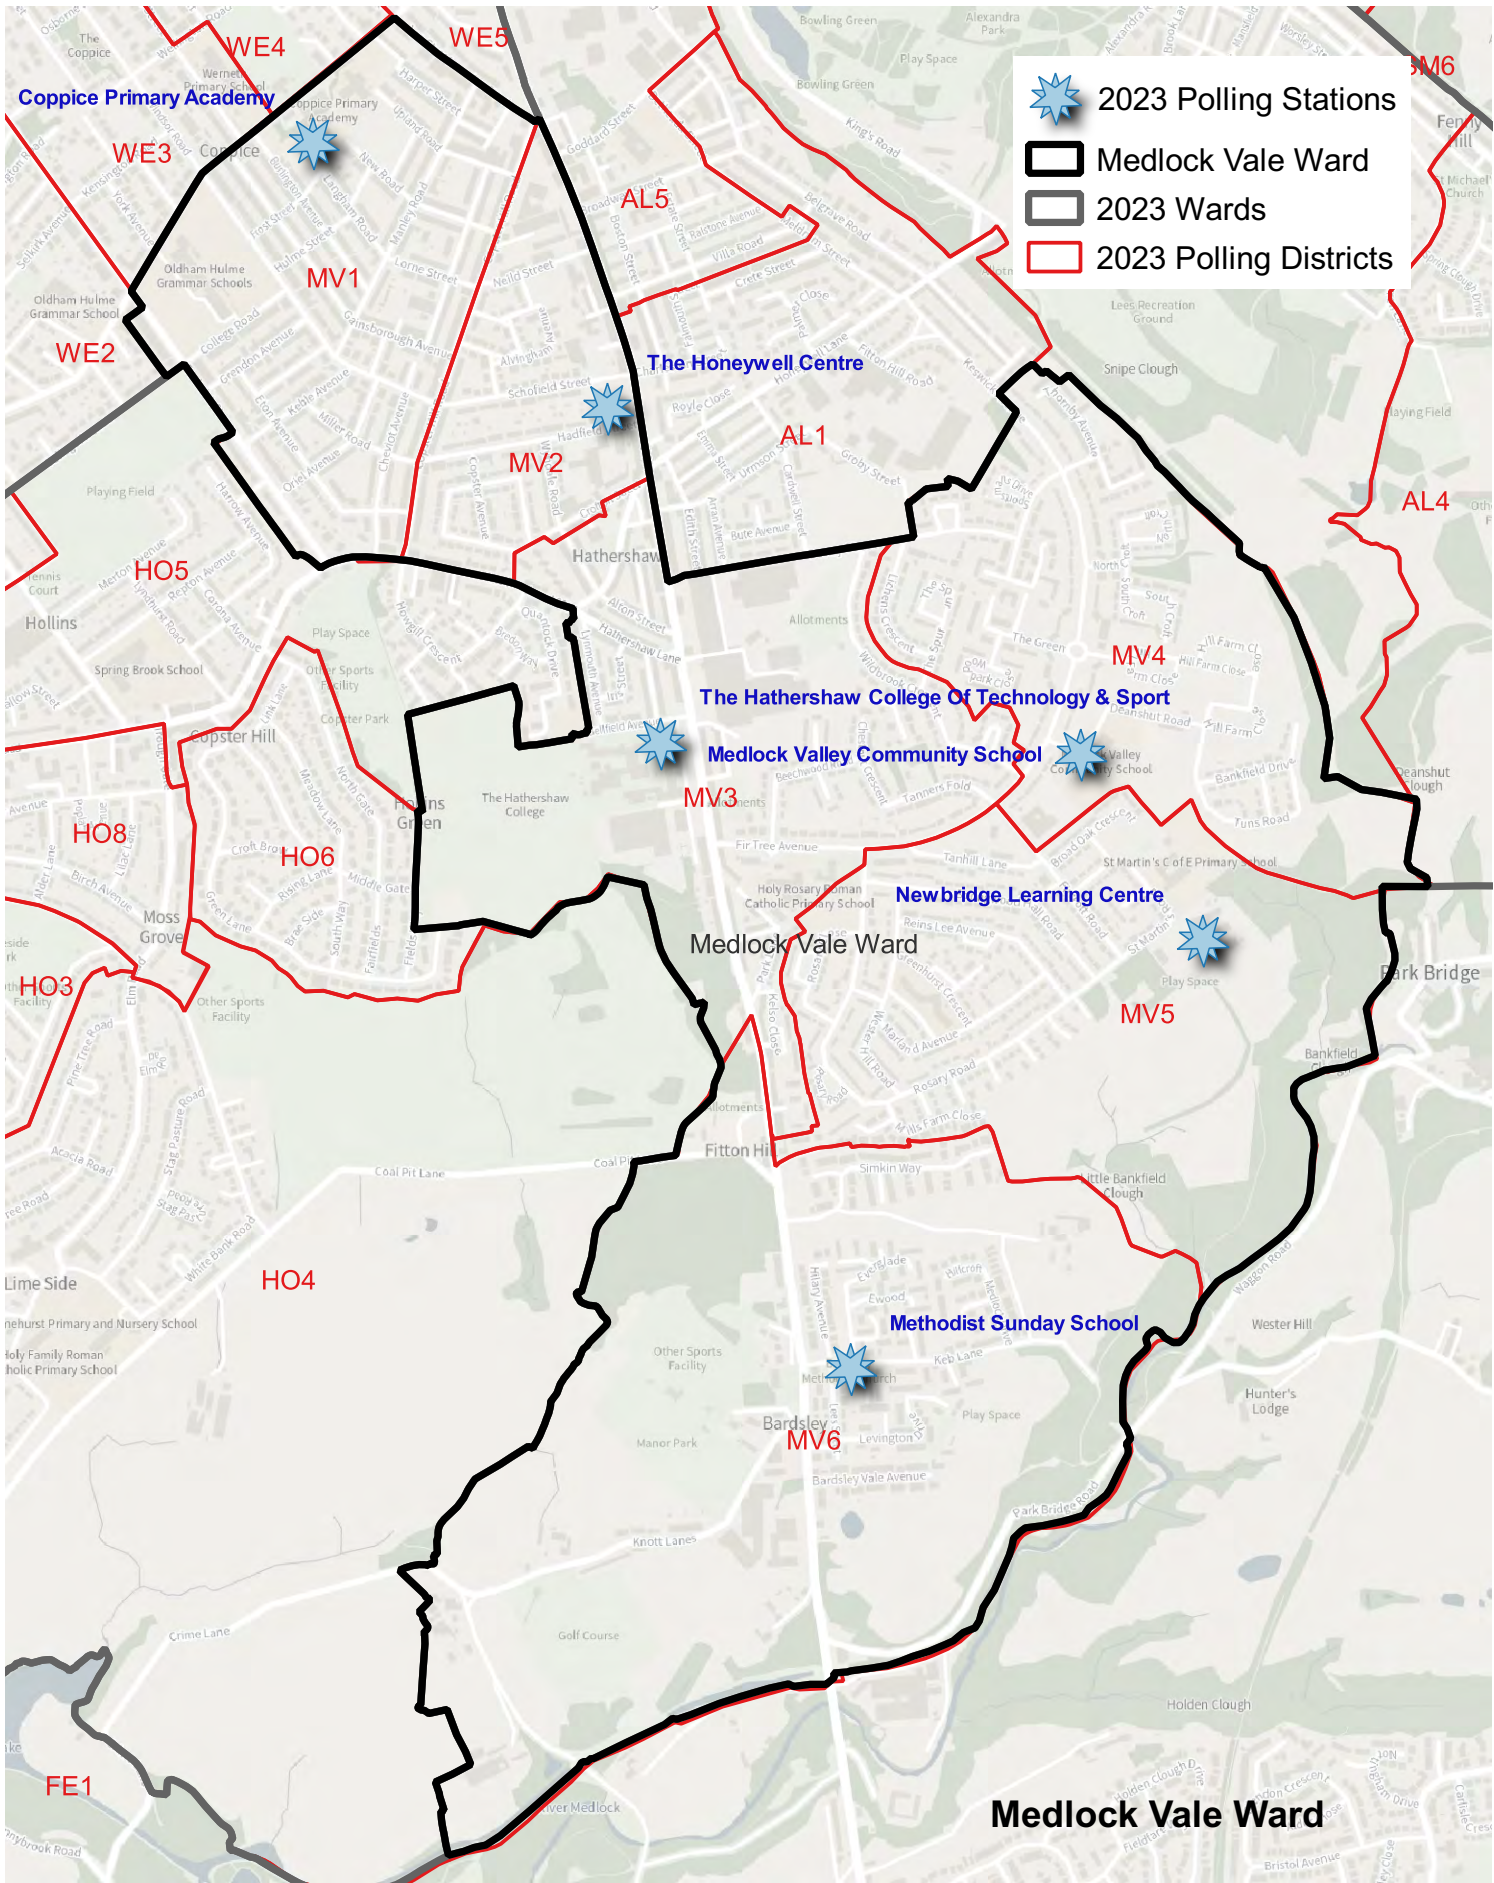

- 2023 Polling Stations
- Medlock Vale Ward
- 2023 Wards
- 2023 Polling Districts

Drawn By:	Data and GIS Team
Drawing No.	9
Date: 20/01/2023	Scale: 1:12400

Oldham Council
Civic Centre
West Street
Oldham
OL1 1UT