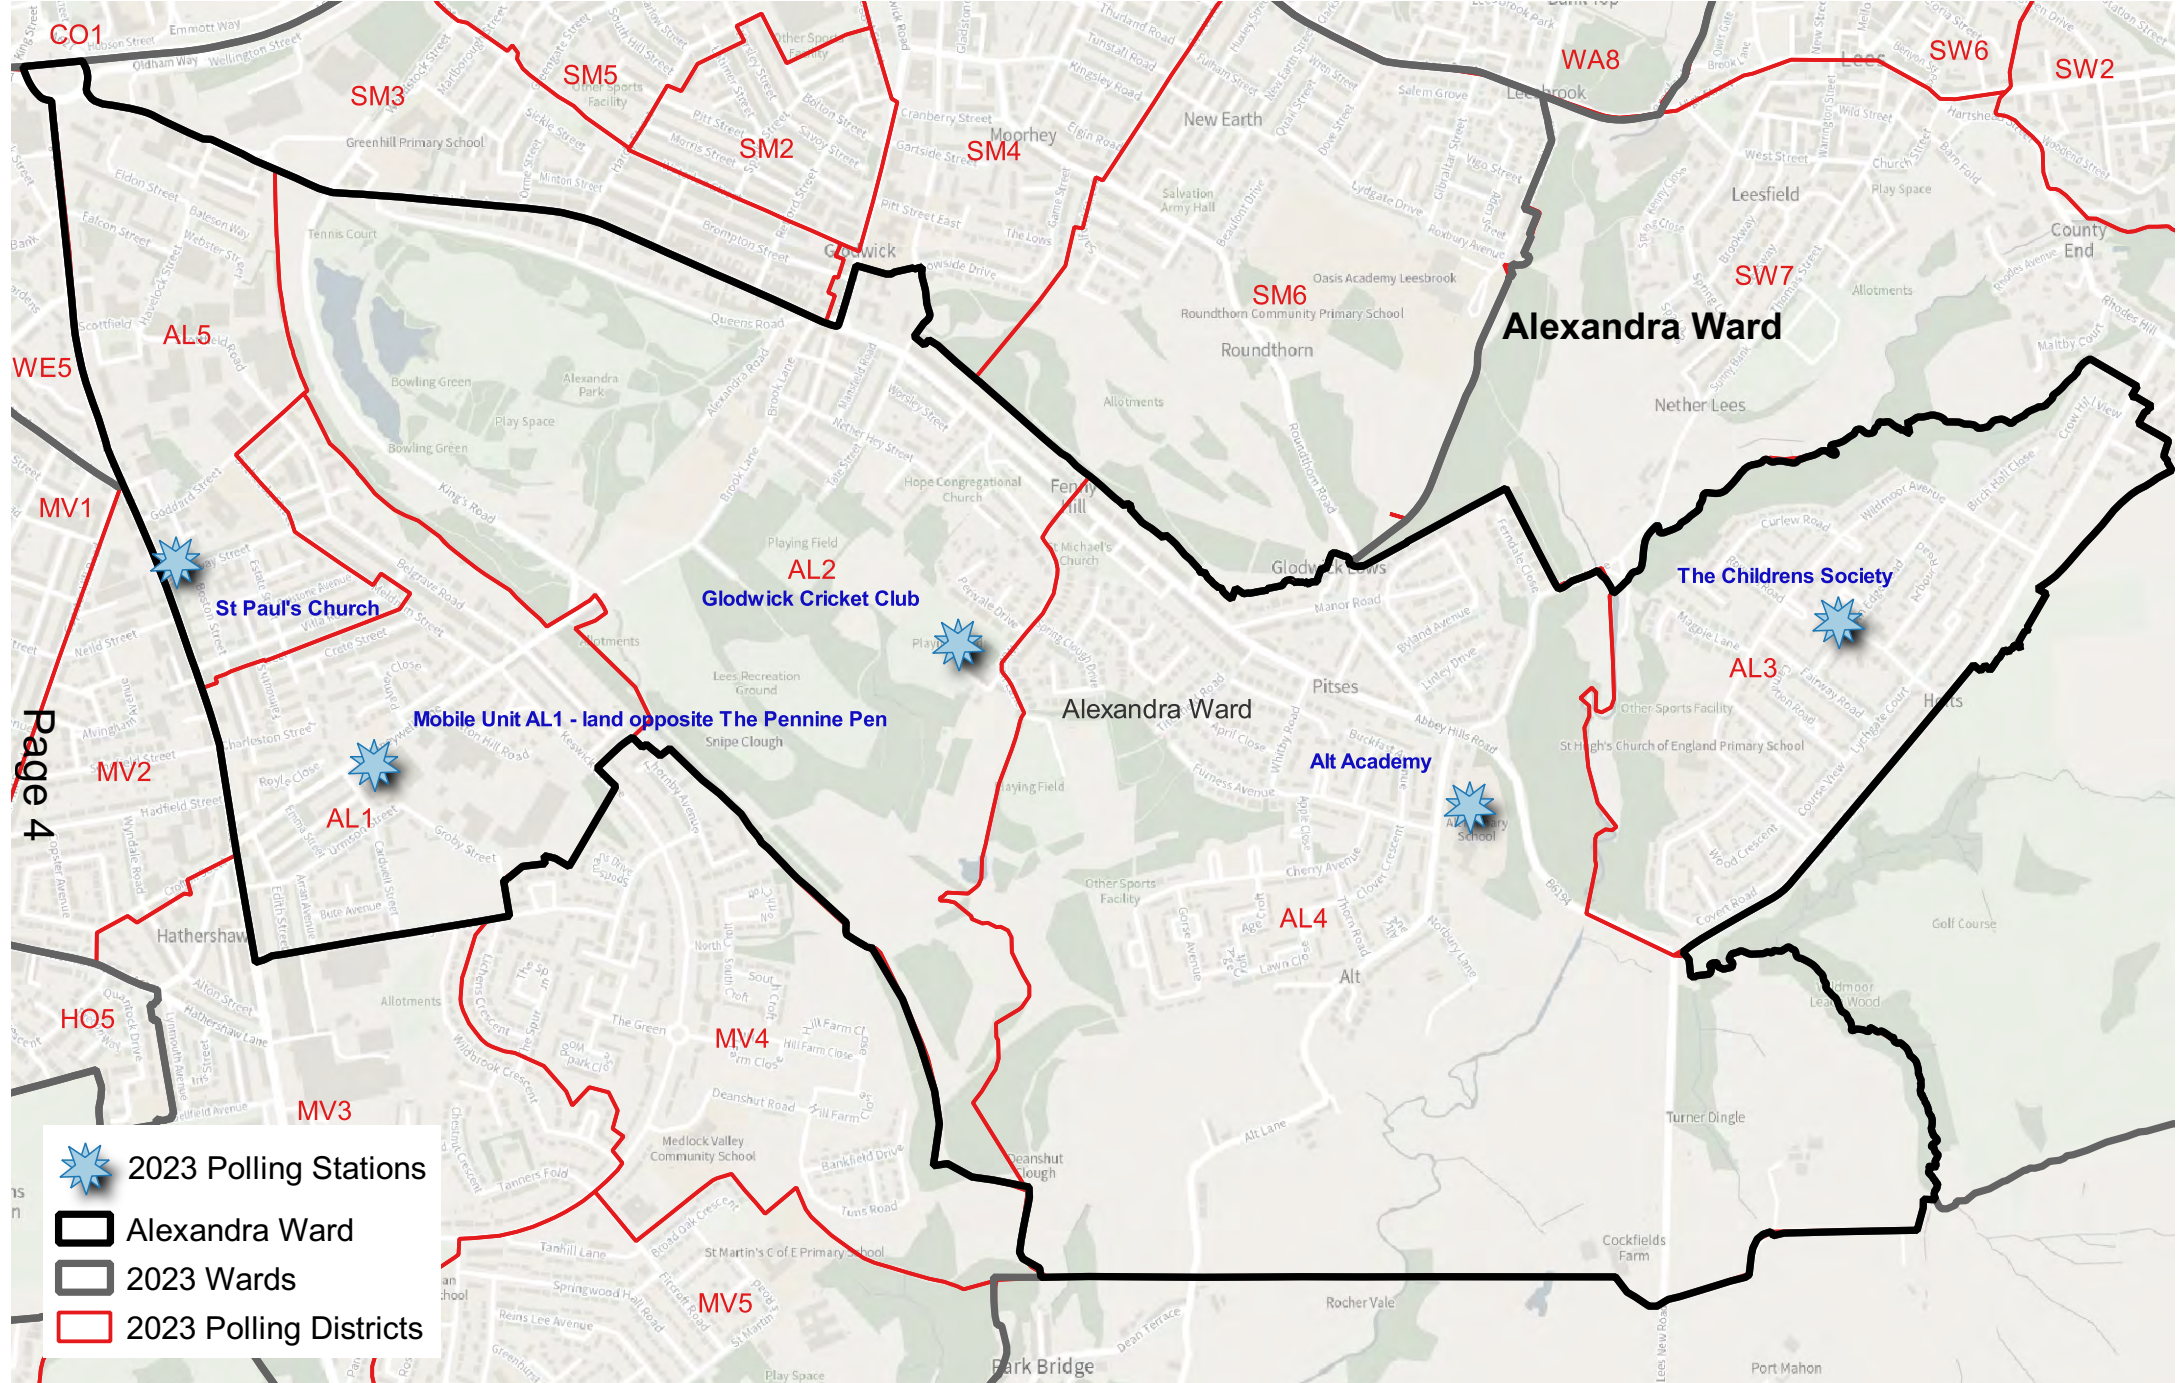

This page is intentionally left blank

Polling Districts

Alexandra	2
Chadderton Central	3
Chadderton North	4
Chadderton South	5
Coldhurst	6
Crompton	7
Failsworth East	8
Failsworth West	9
Hollinwood	10
Medlock Vale	11
Royton North	12
Royton South	13
Saddleworth North	14
Saddleworth South	15
Saddleworth West and Lees	16
Shaw	17
St James	18
St Marys	19
Waterhead	20
Werneth	21