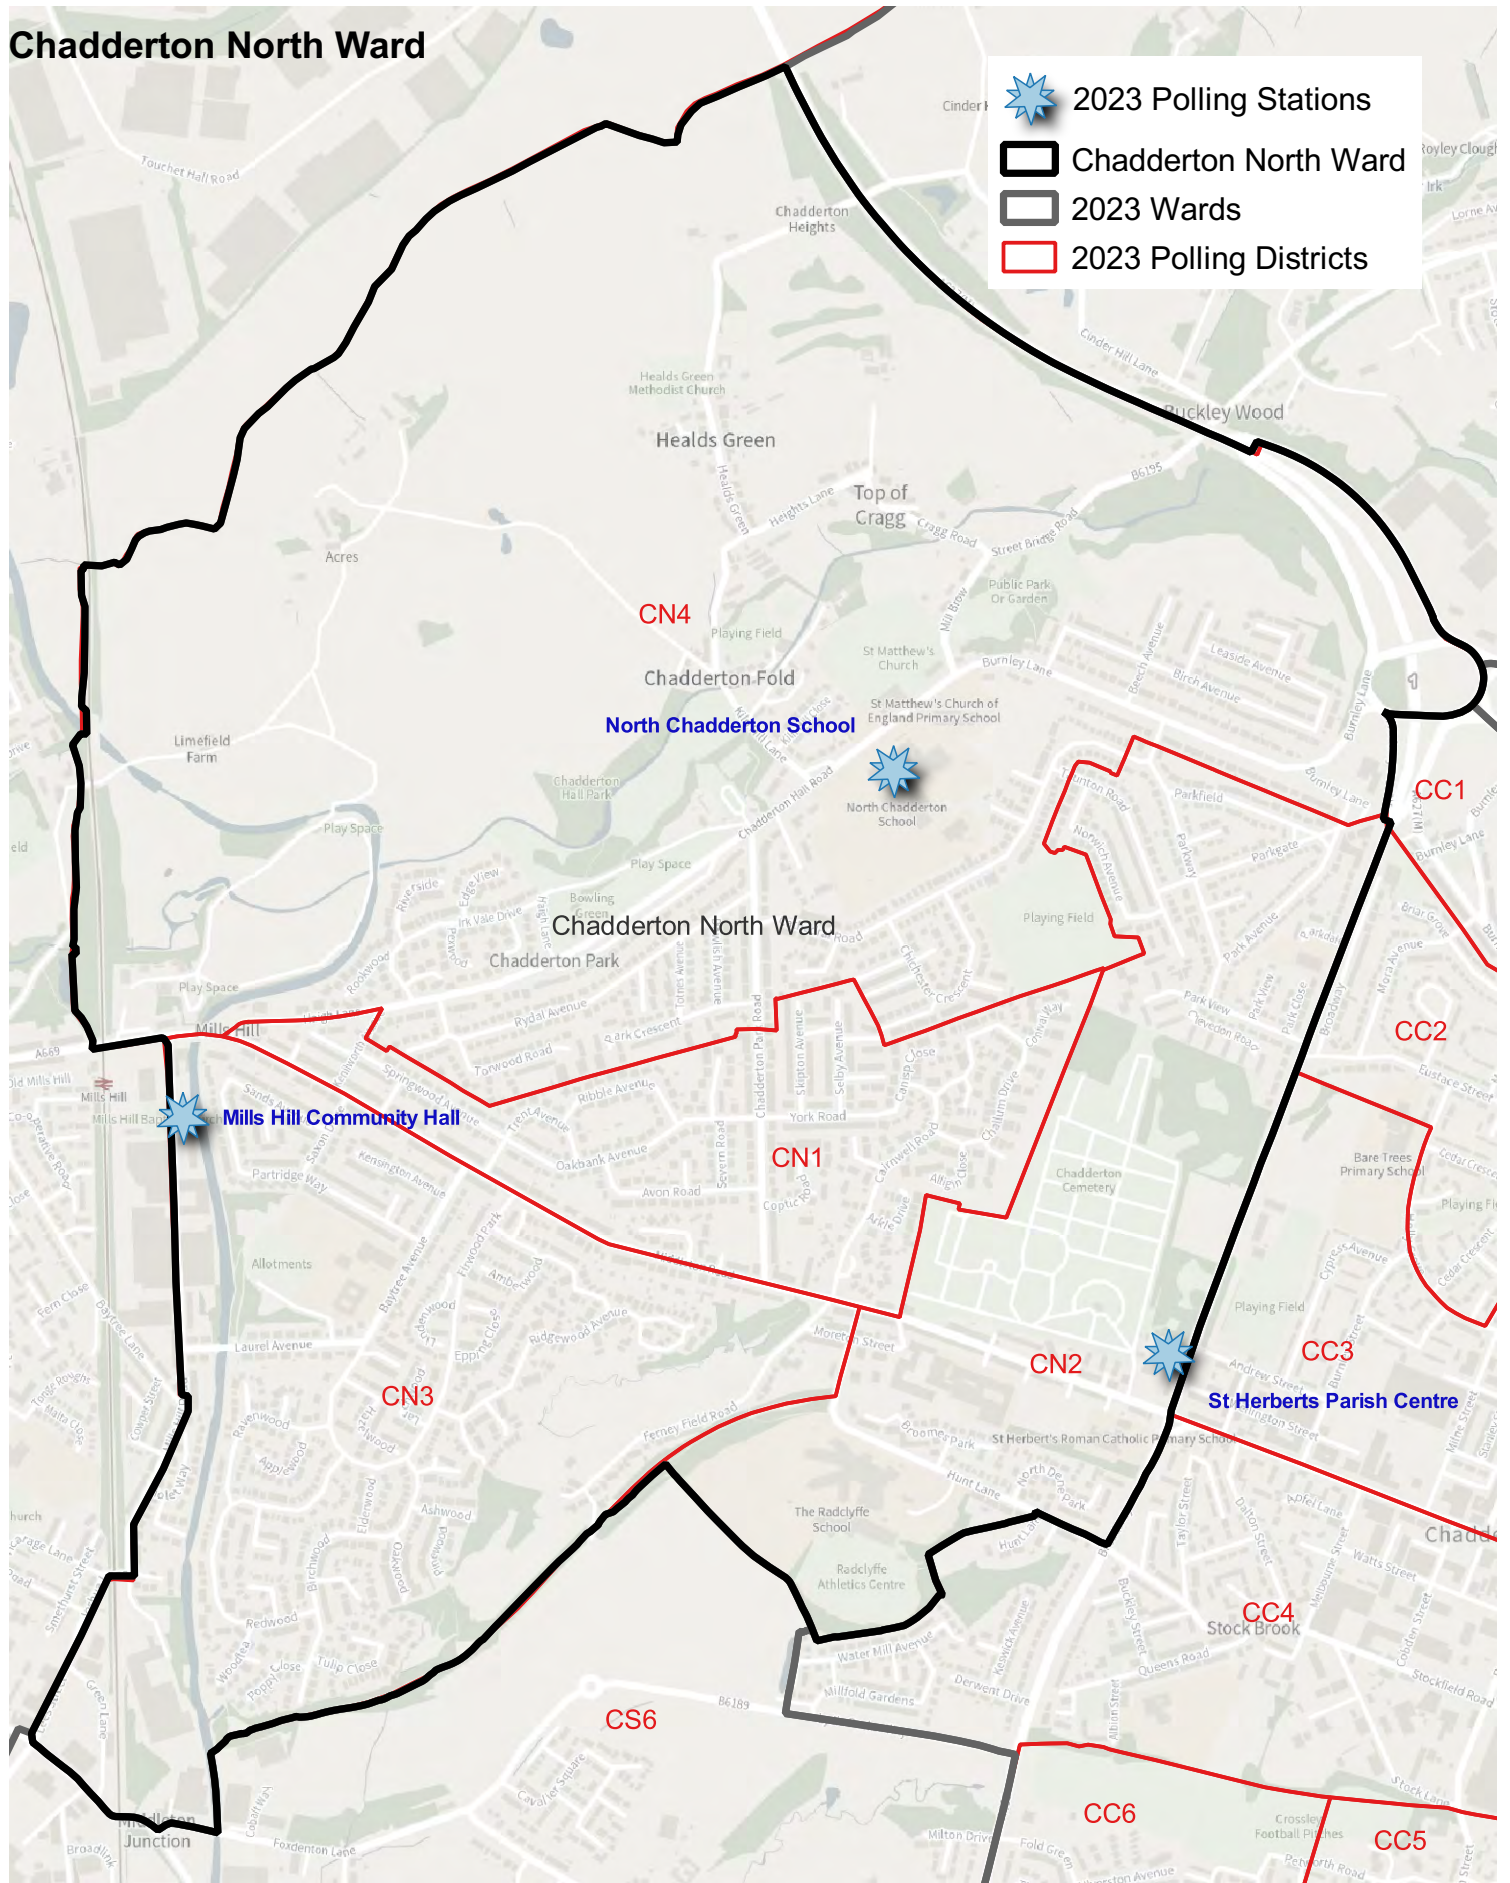

Chadderton North Ward

- 2023 Polling Stations
- Chadderton North Ward
- 2023 Wards
- 2023 Polling Districts

Drawn By:	Data and GIS Team
Drawing No.	5
Date: 20/01/2023	Scale: 1:12000

Oldham Council
Civic Centre
West Street
Oldham
OL1 1UT