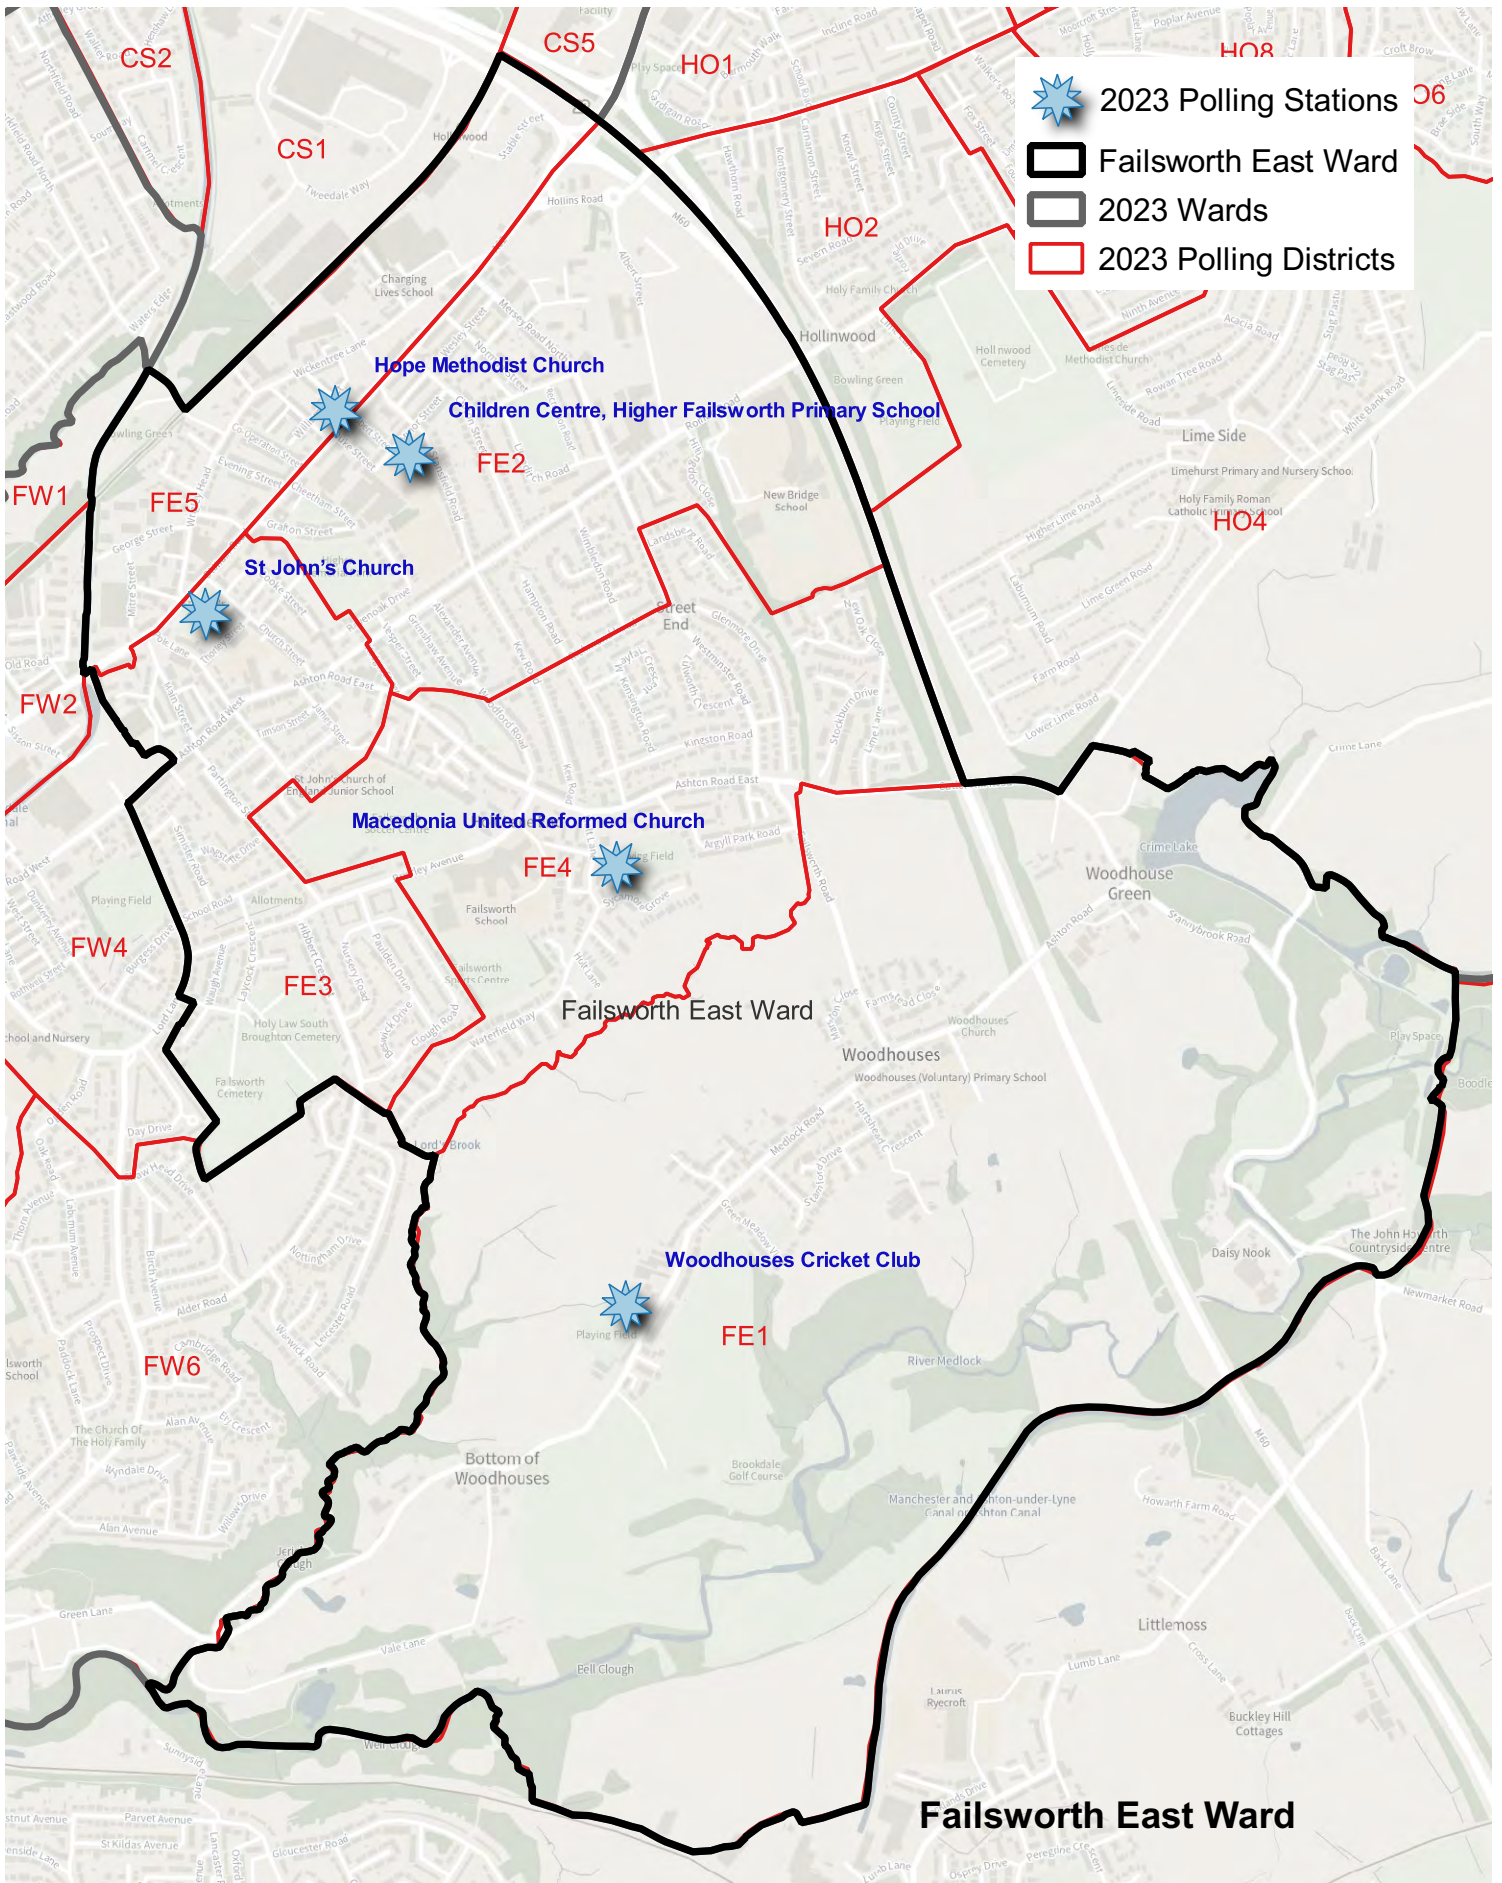

Drawn By:	Data and GIS Team
Drawing No.	19
Date: 23/01/2023	Scale: 1:14000

Oldham Council
Civic Centre
West Street
Oldham
OL1 1UT