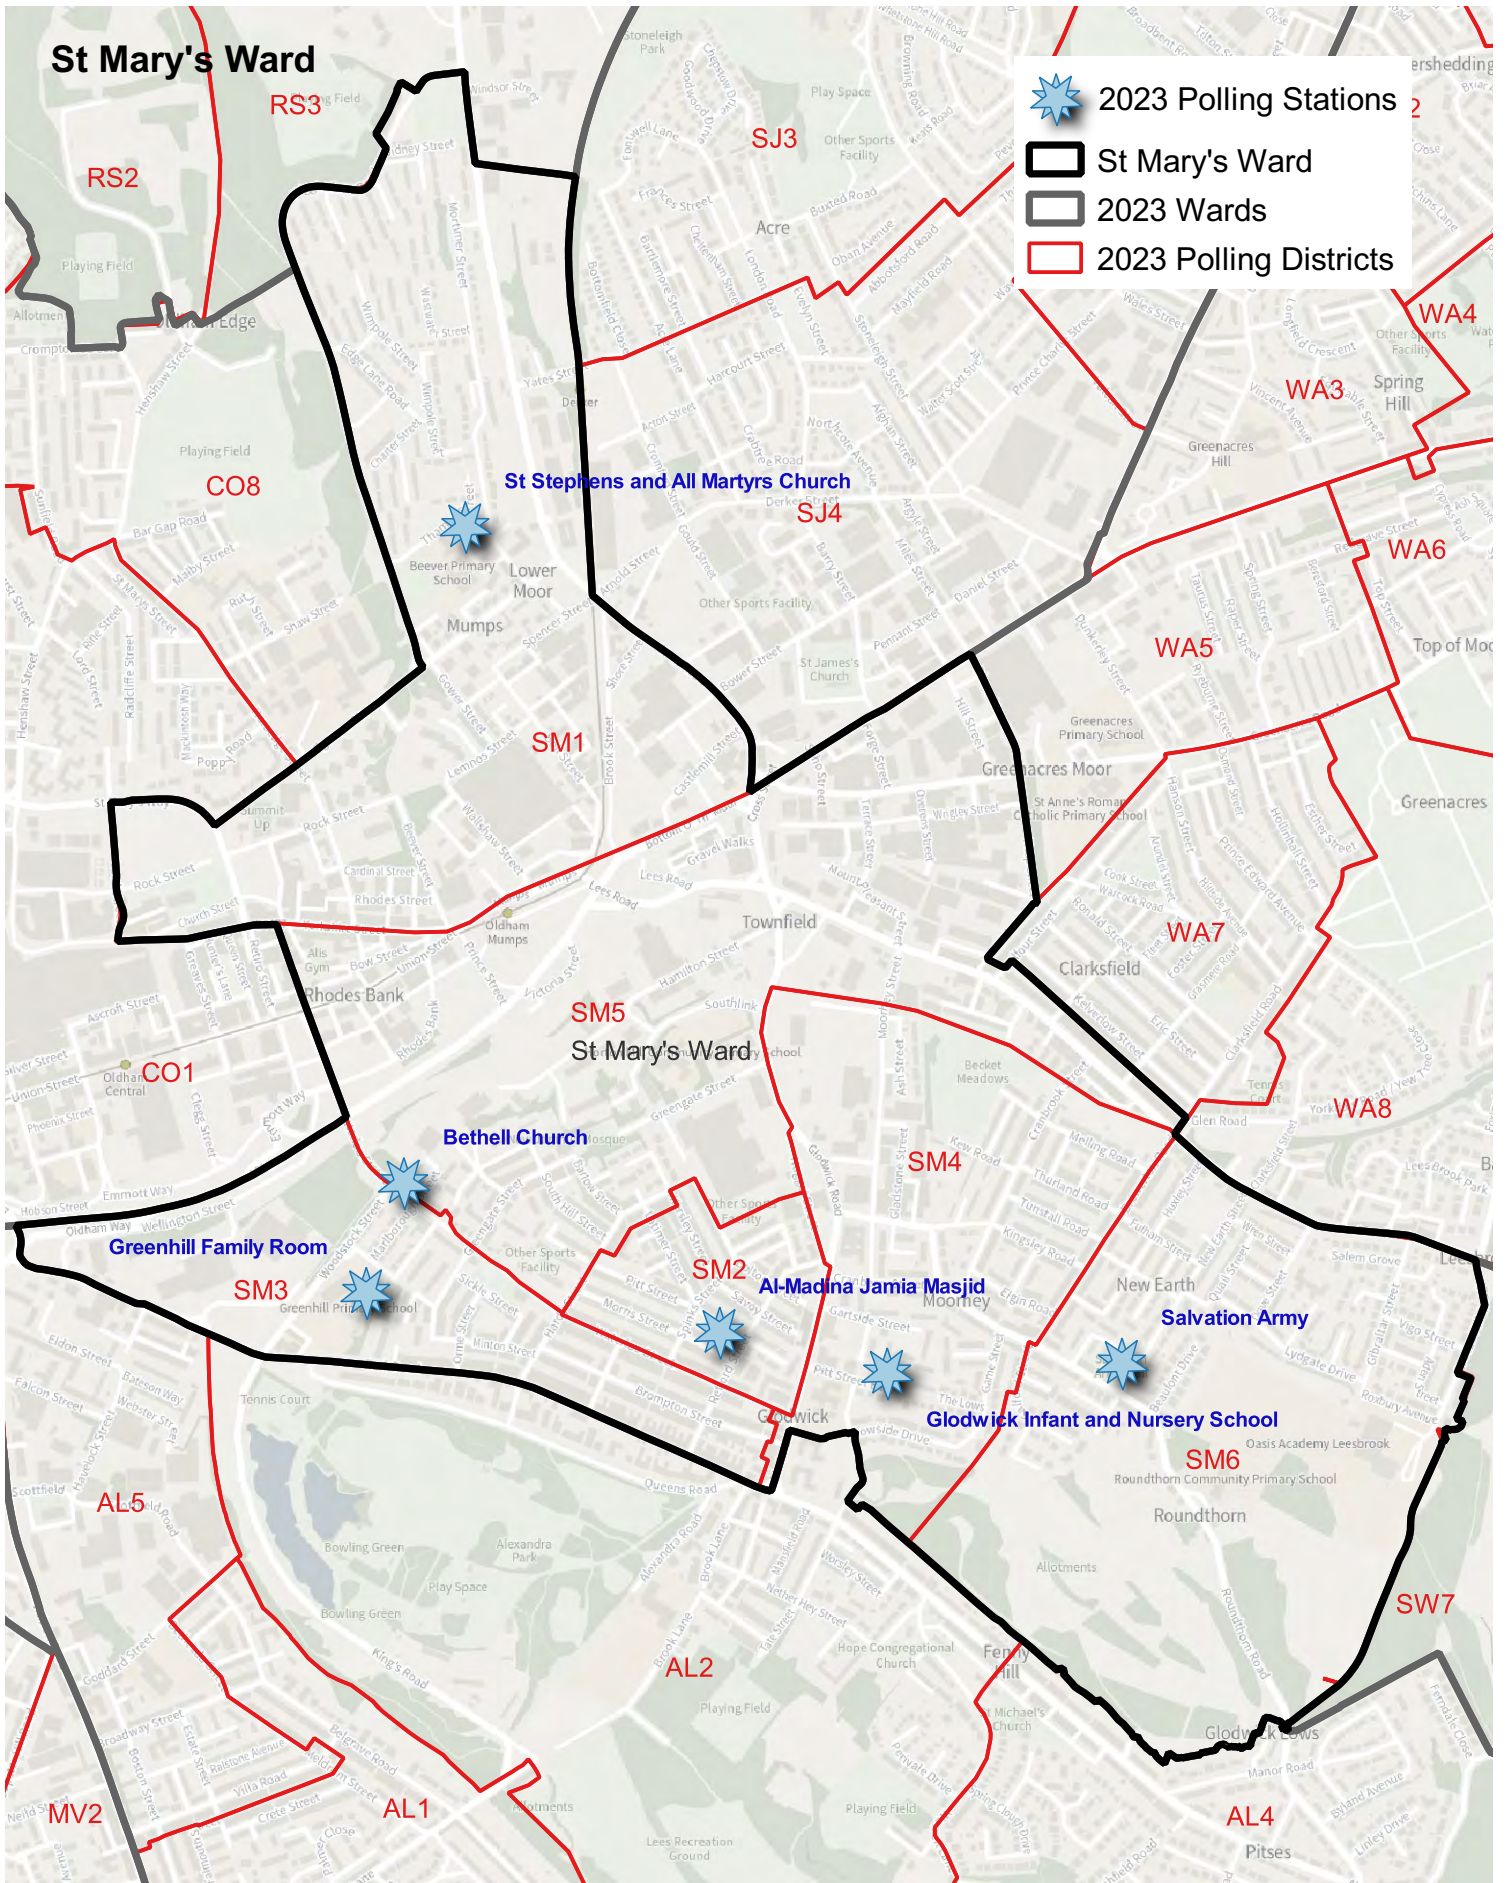

- 2023 Polling Stations
- St Mary's Ward
- 2023 Wards
- 2023 Polling Districts

Drawn By:	Data and GIS Team
Drawing No.	16
Date: 20/01/2023	Scale: 1:12000

Oldham Council
Civic Centre
West Street
Oldham
OL1 1UT