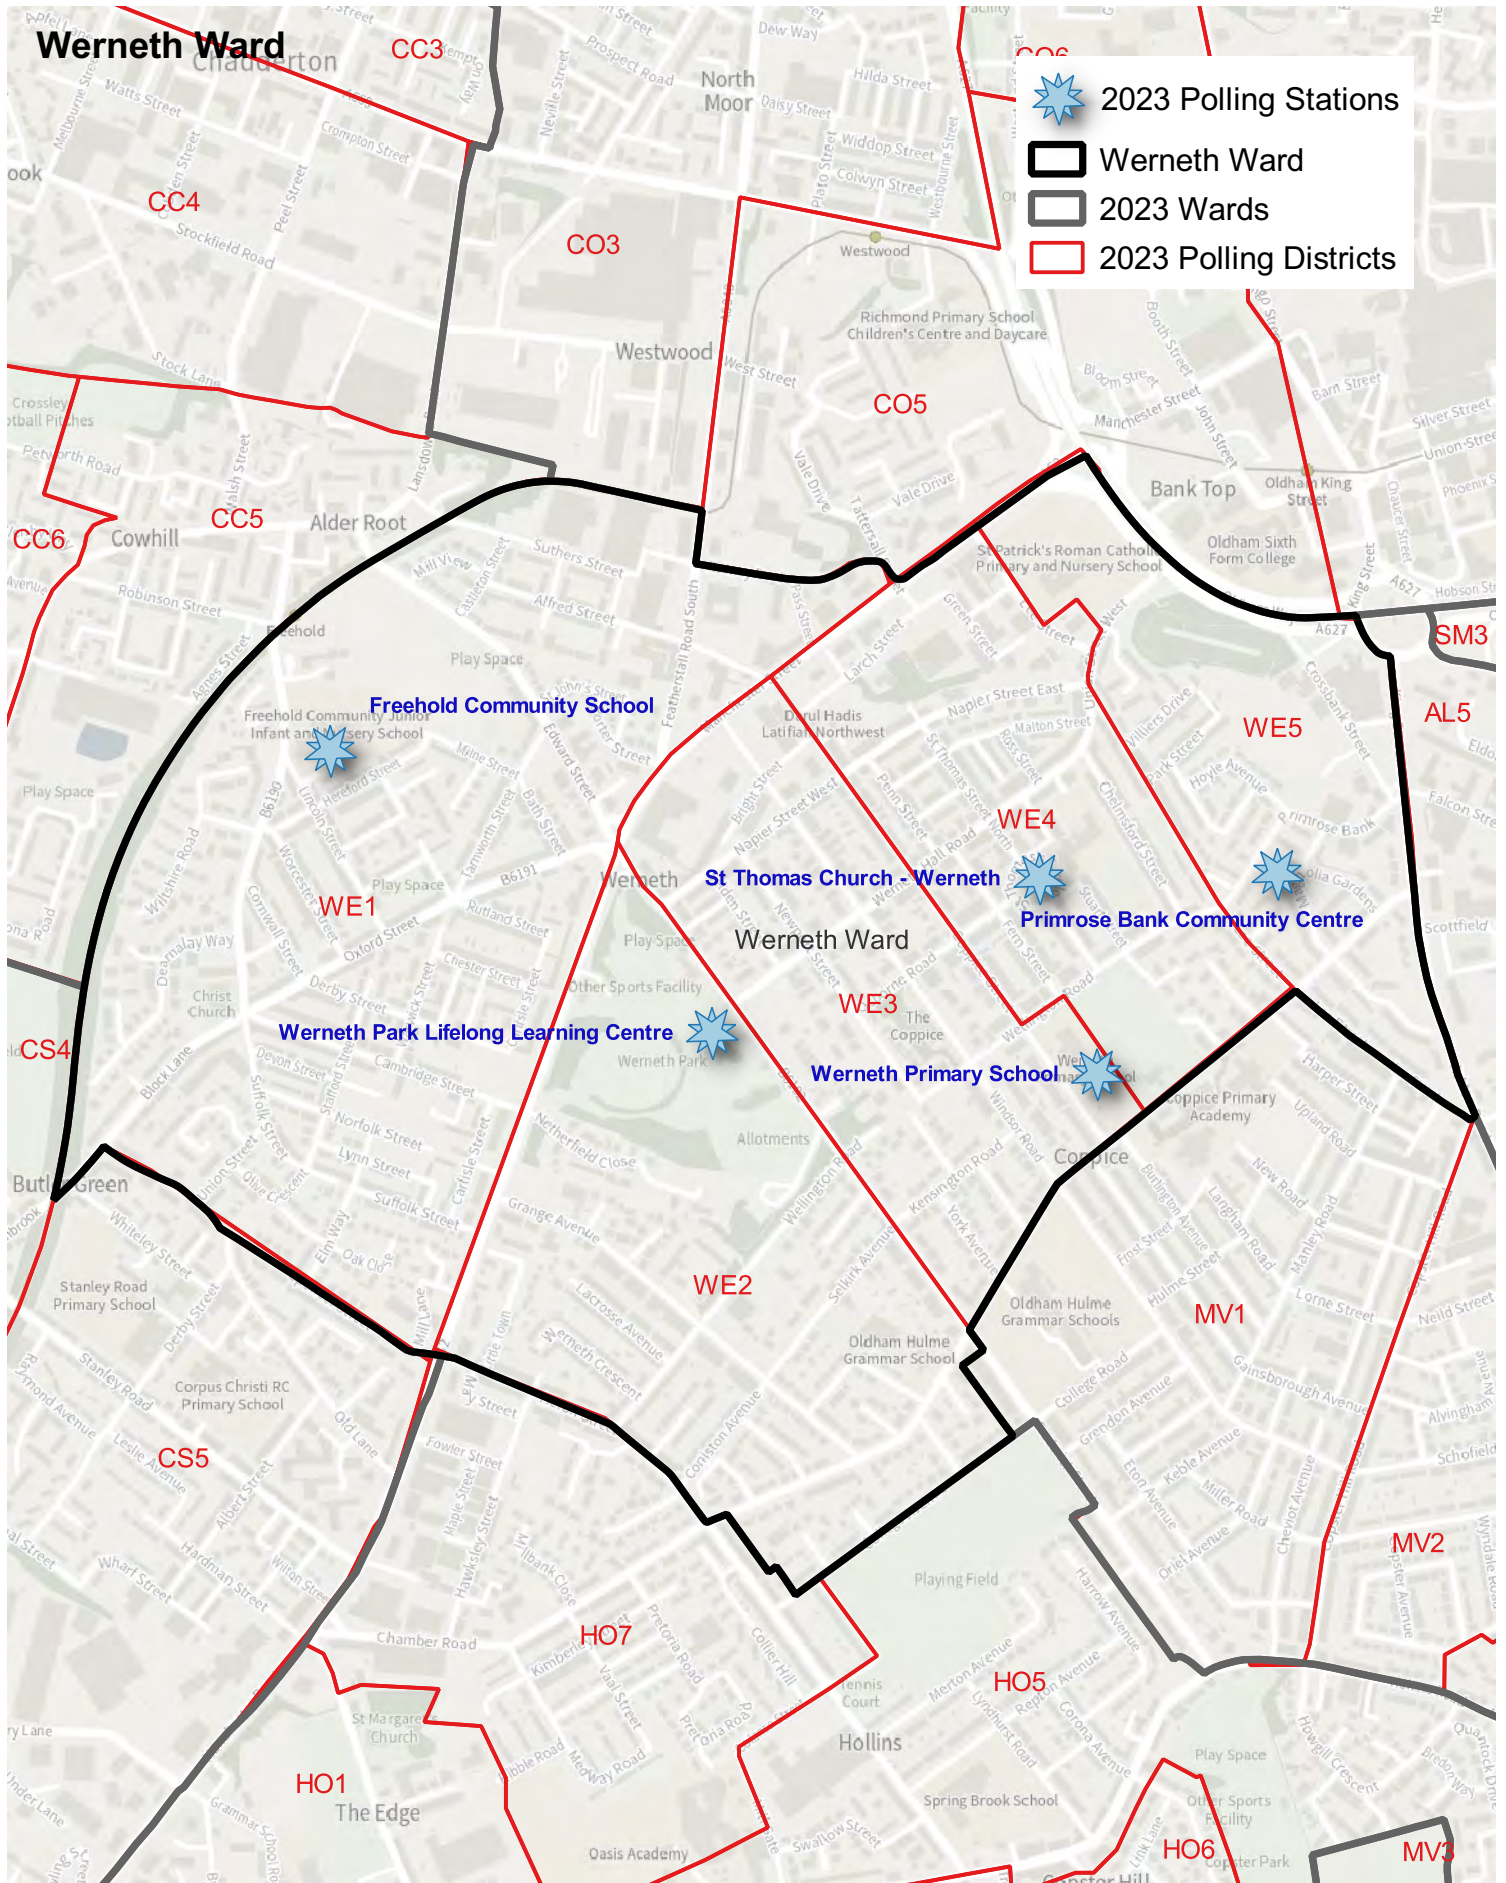

Drawn By:	Data and GIS Team
Drawing No.	12
Date: 20/01/2023	Scale: 1:10000

Oldham Council
Civic Centre
West Street
Oldham
OL1 1UT