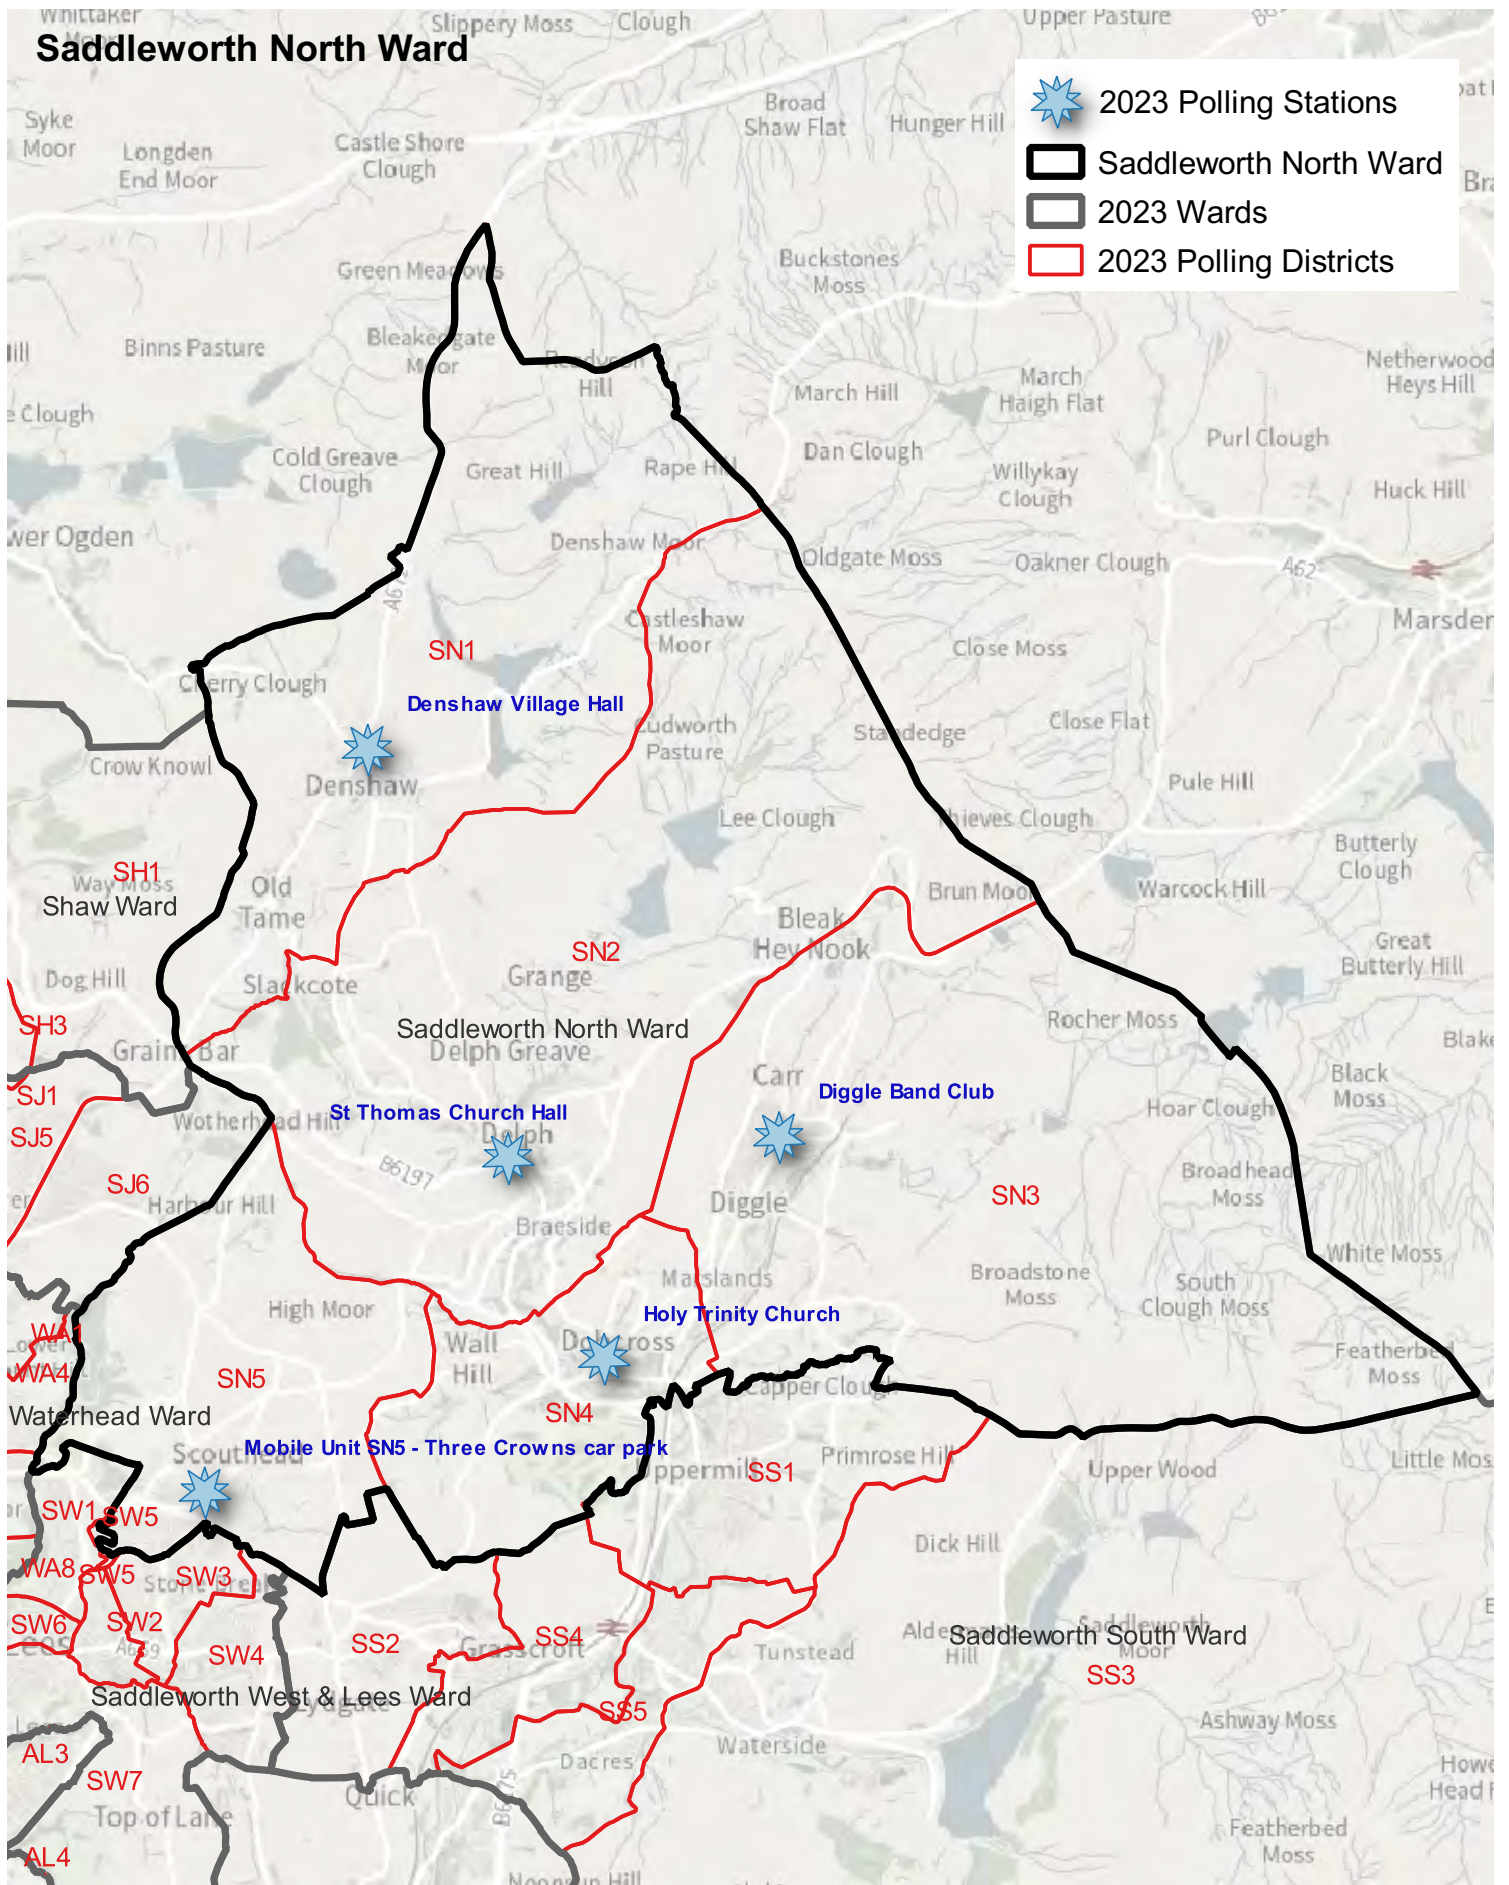

Saddleworth North Ward

Drawn By:	Data and GIS Team
Drawing No.	1
Date: 20/01/2023	Scale: 1:51000

Oldham Council
Civic Centre
West Street
Oldham
OL1 1UT