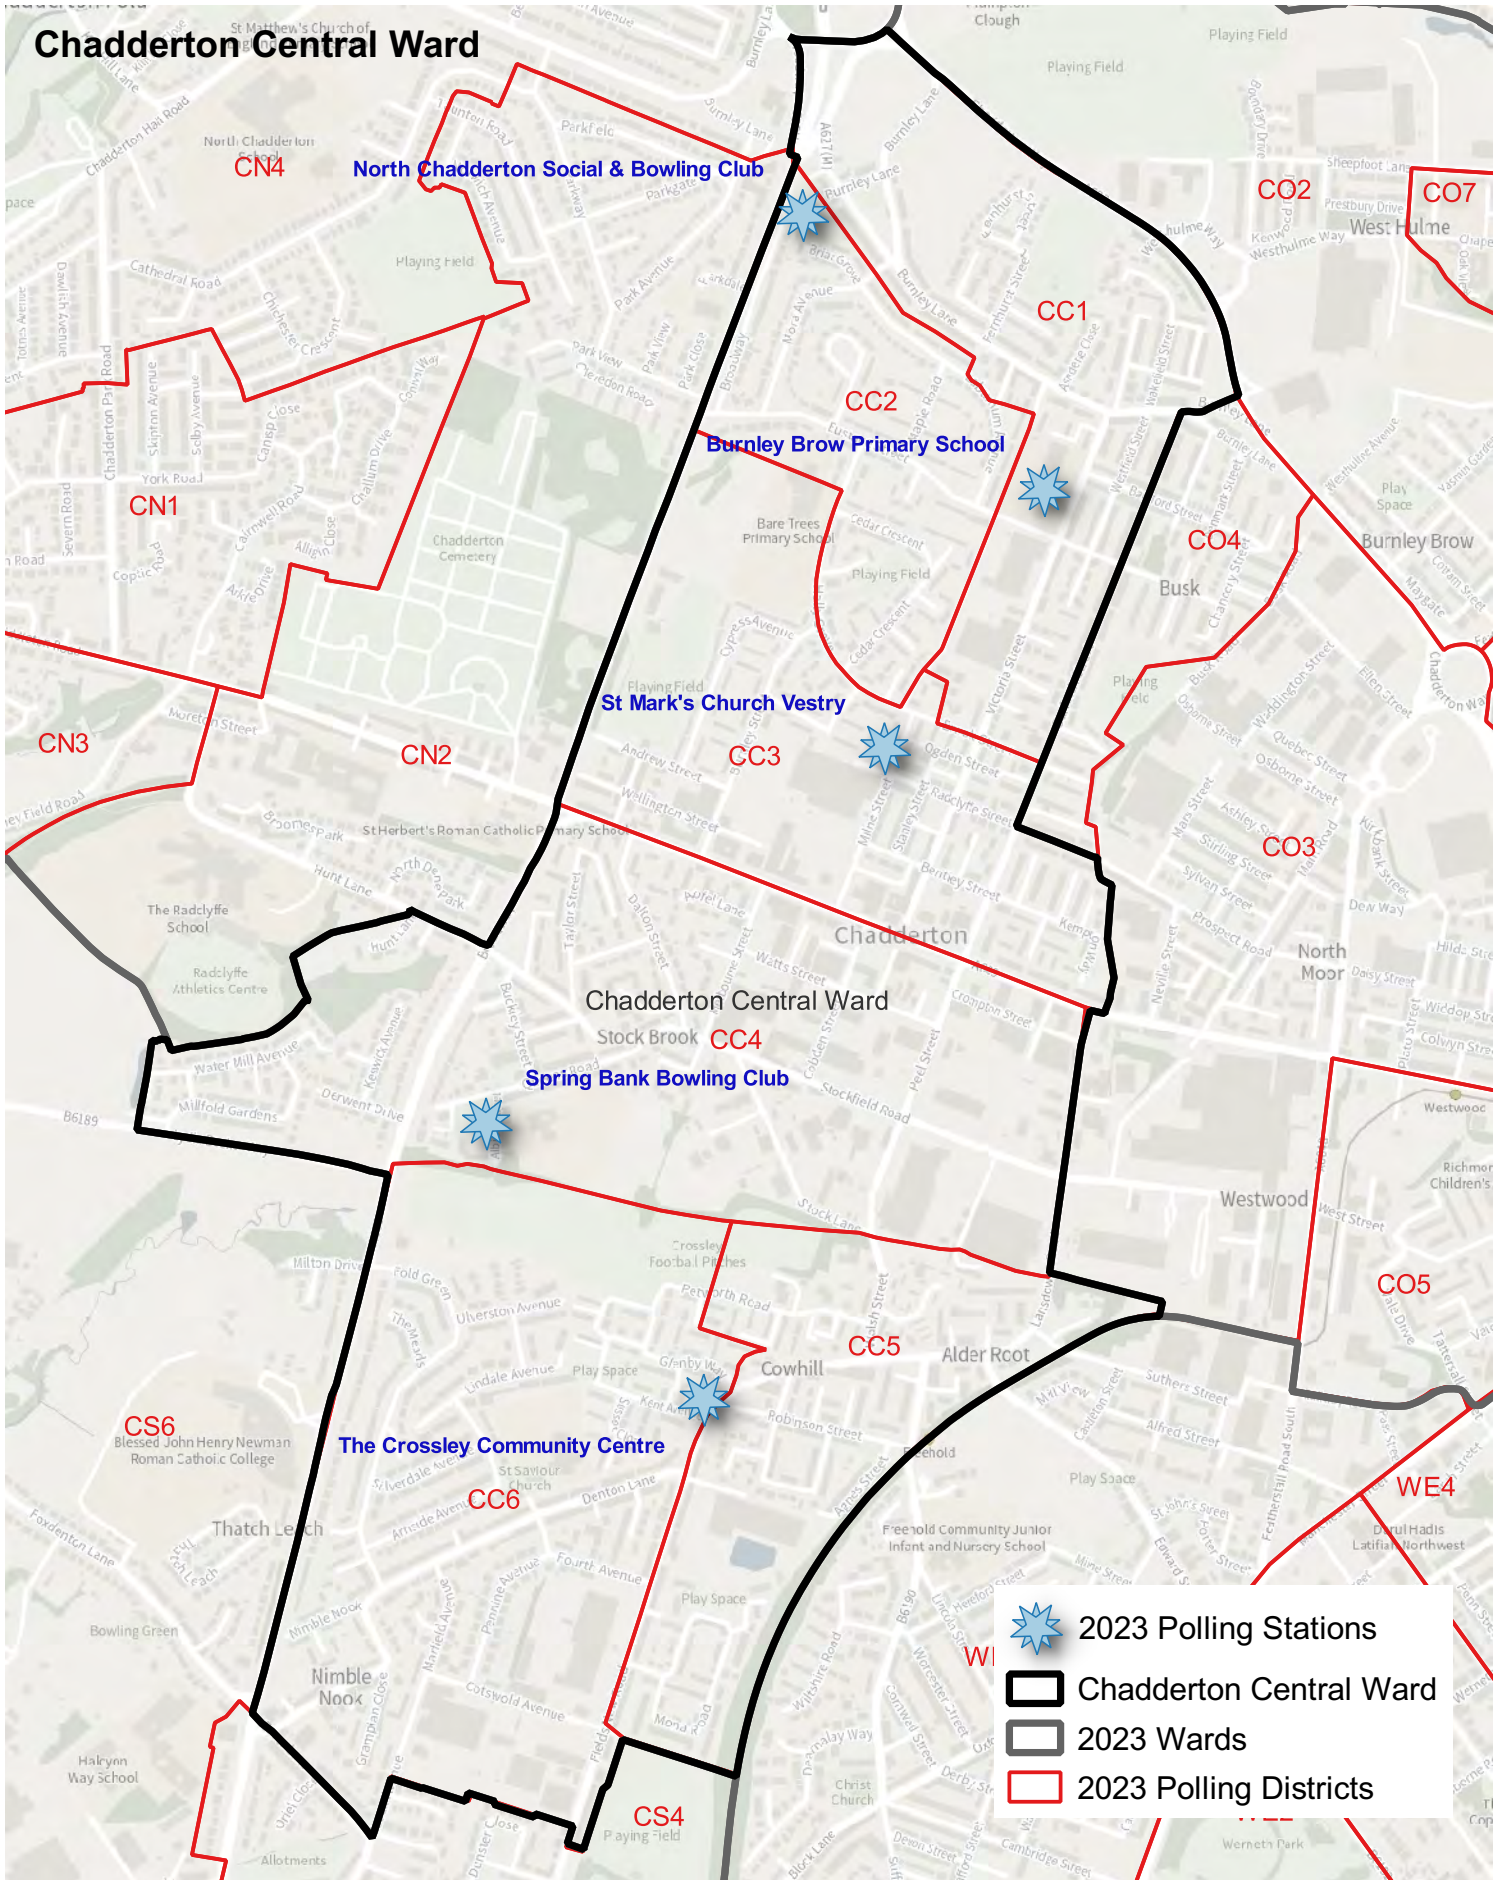

Chadderton Central Ward

Drawn By:	Data and GIS Team
Drawing No.	4
Date: 20/01/2023	Scale: 1:11000

Oldham Council
Civic Centre
West Street
Oldham
OL1 1UT